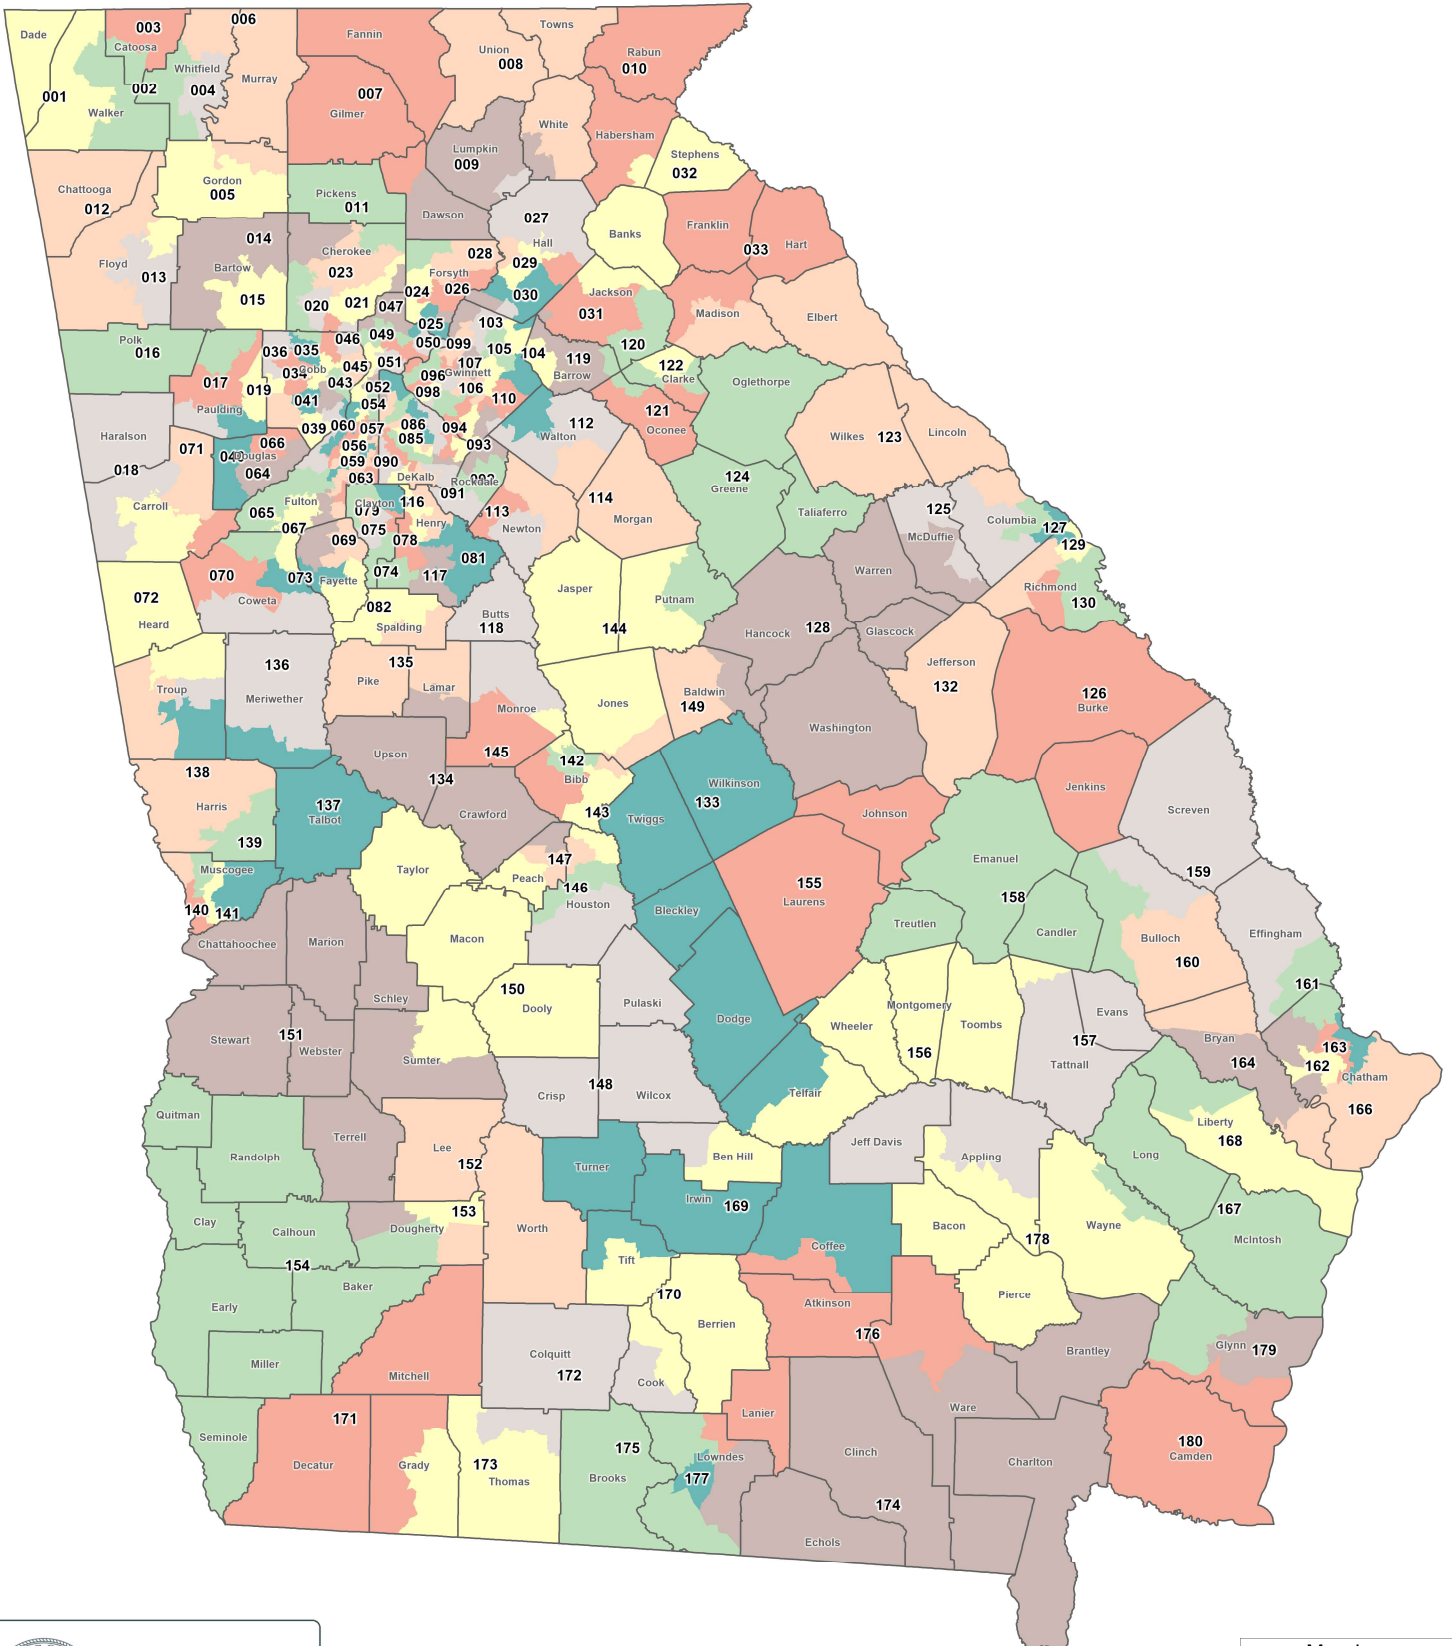

Georgia House Districts- 2023

Client: State
Plan: House-2023
Type: House

**Legislative and Congressional Reapportionment Office**
Georgia General Assembly
Suite 407 Coverdell Legislative Office Bldg.

©2021 CALIPER

Map layers
Districts
County

0 20 40
Miles