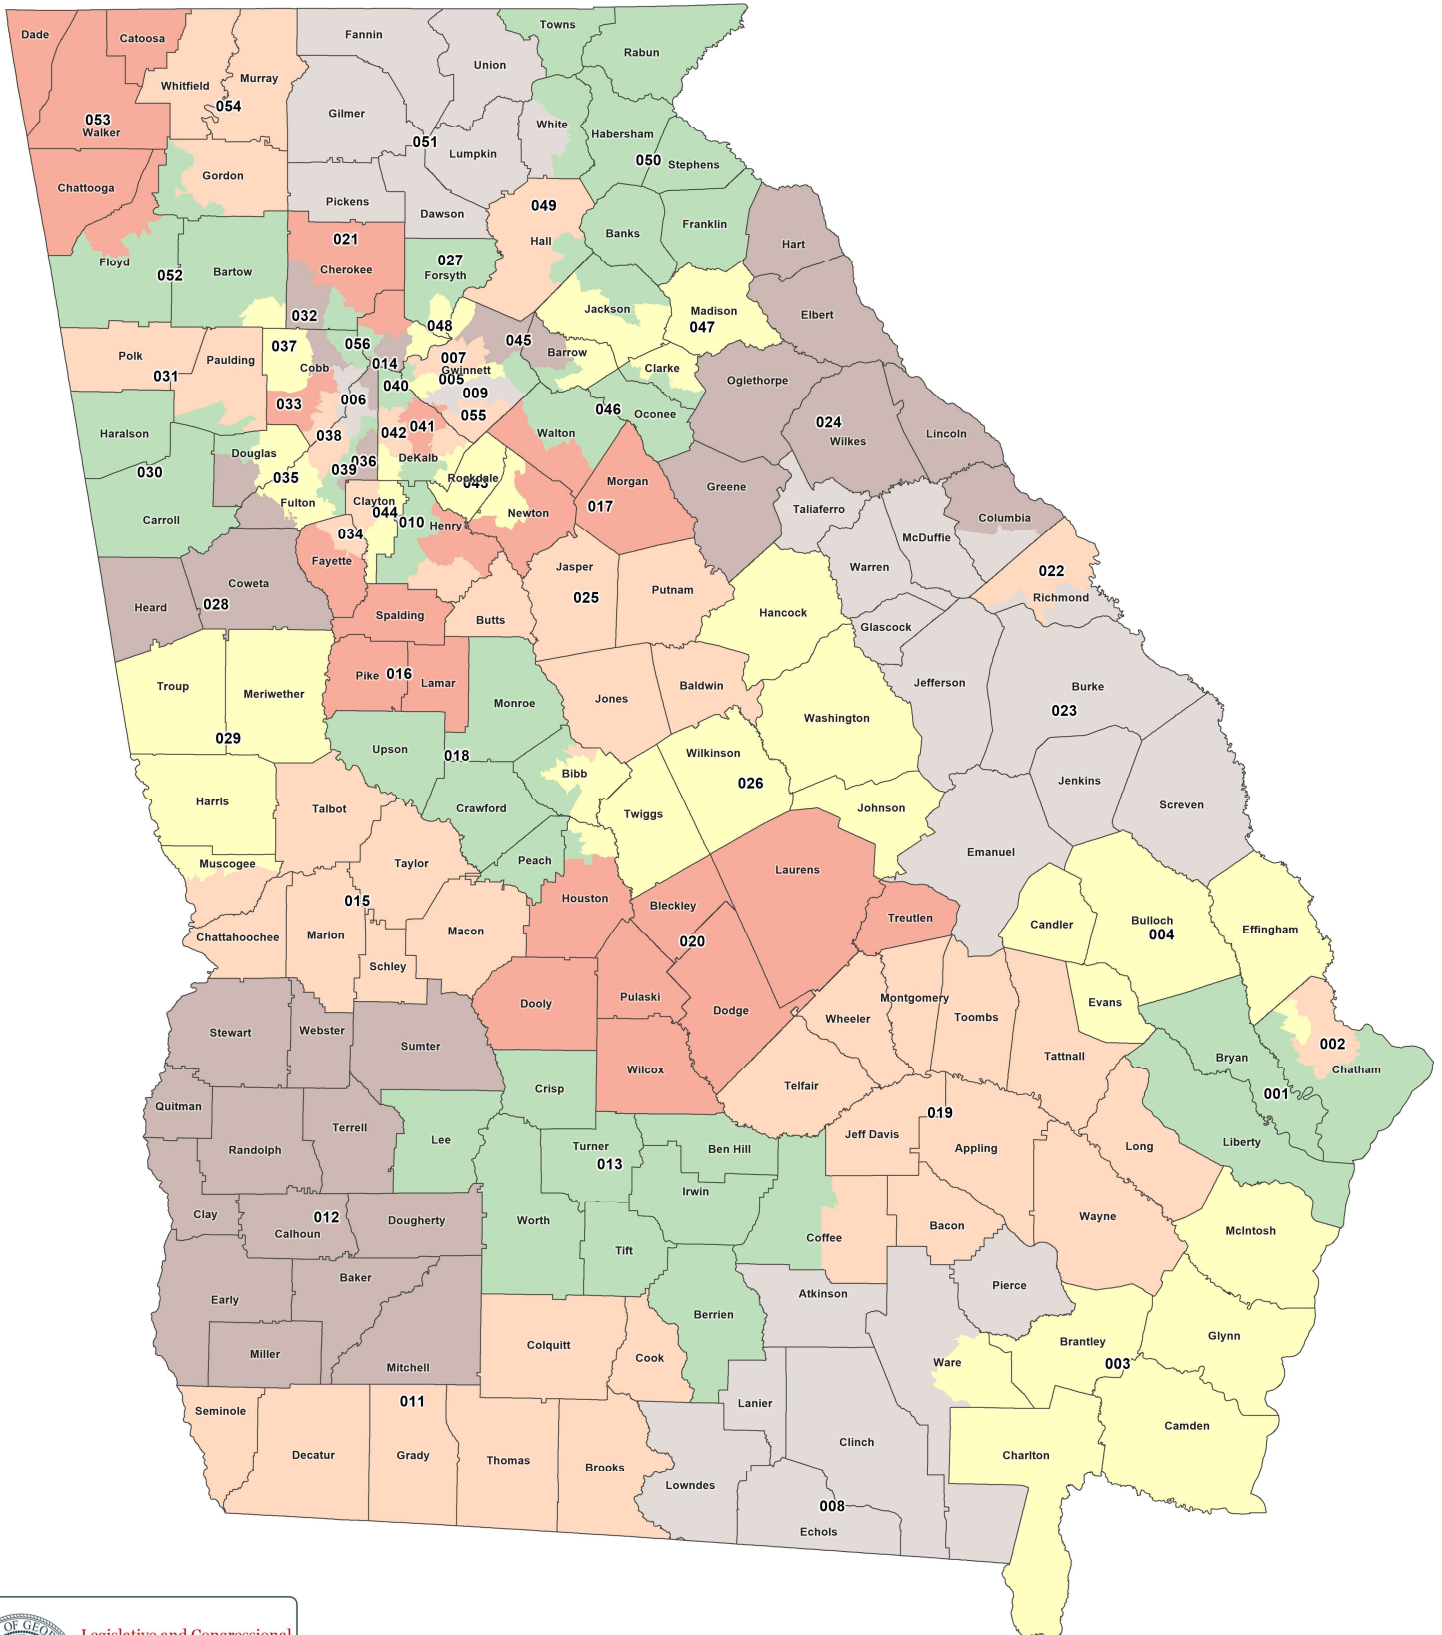

Georgia Senate Districts- 2022

Client: State
Plan: Senate-prop1-2021
Type: Senate

 **Legislative and Congressional Reapportionment Office**
Georgia General Assembly
Suite 407 Coverdell Legislative Office Bldg.

©2021 CALIPER

Map layers
Districts
County
0 20 40
Miles