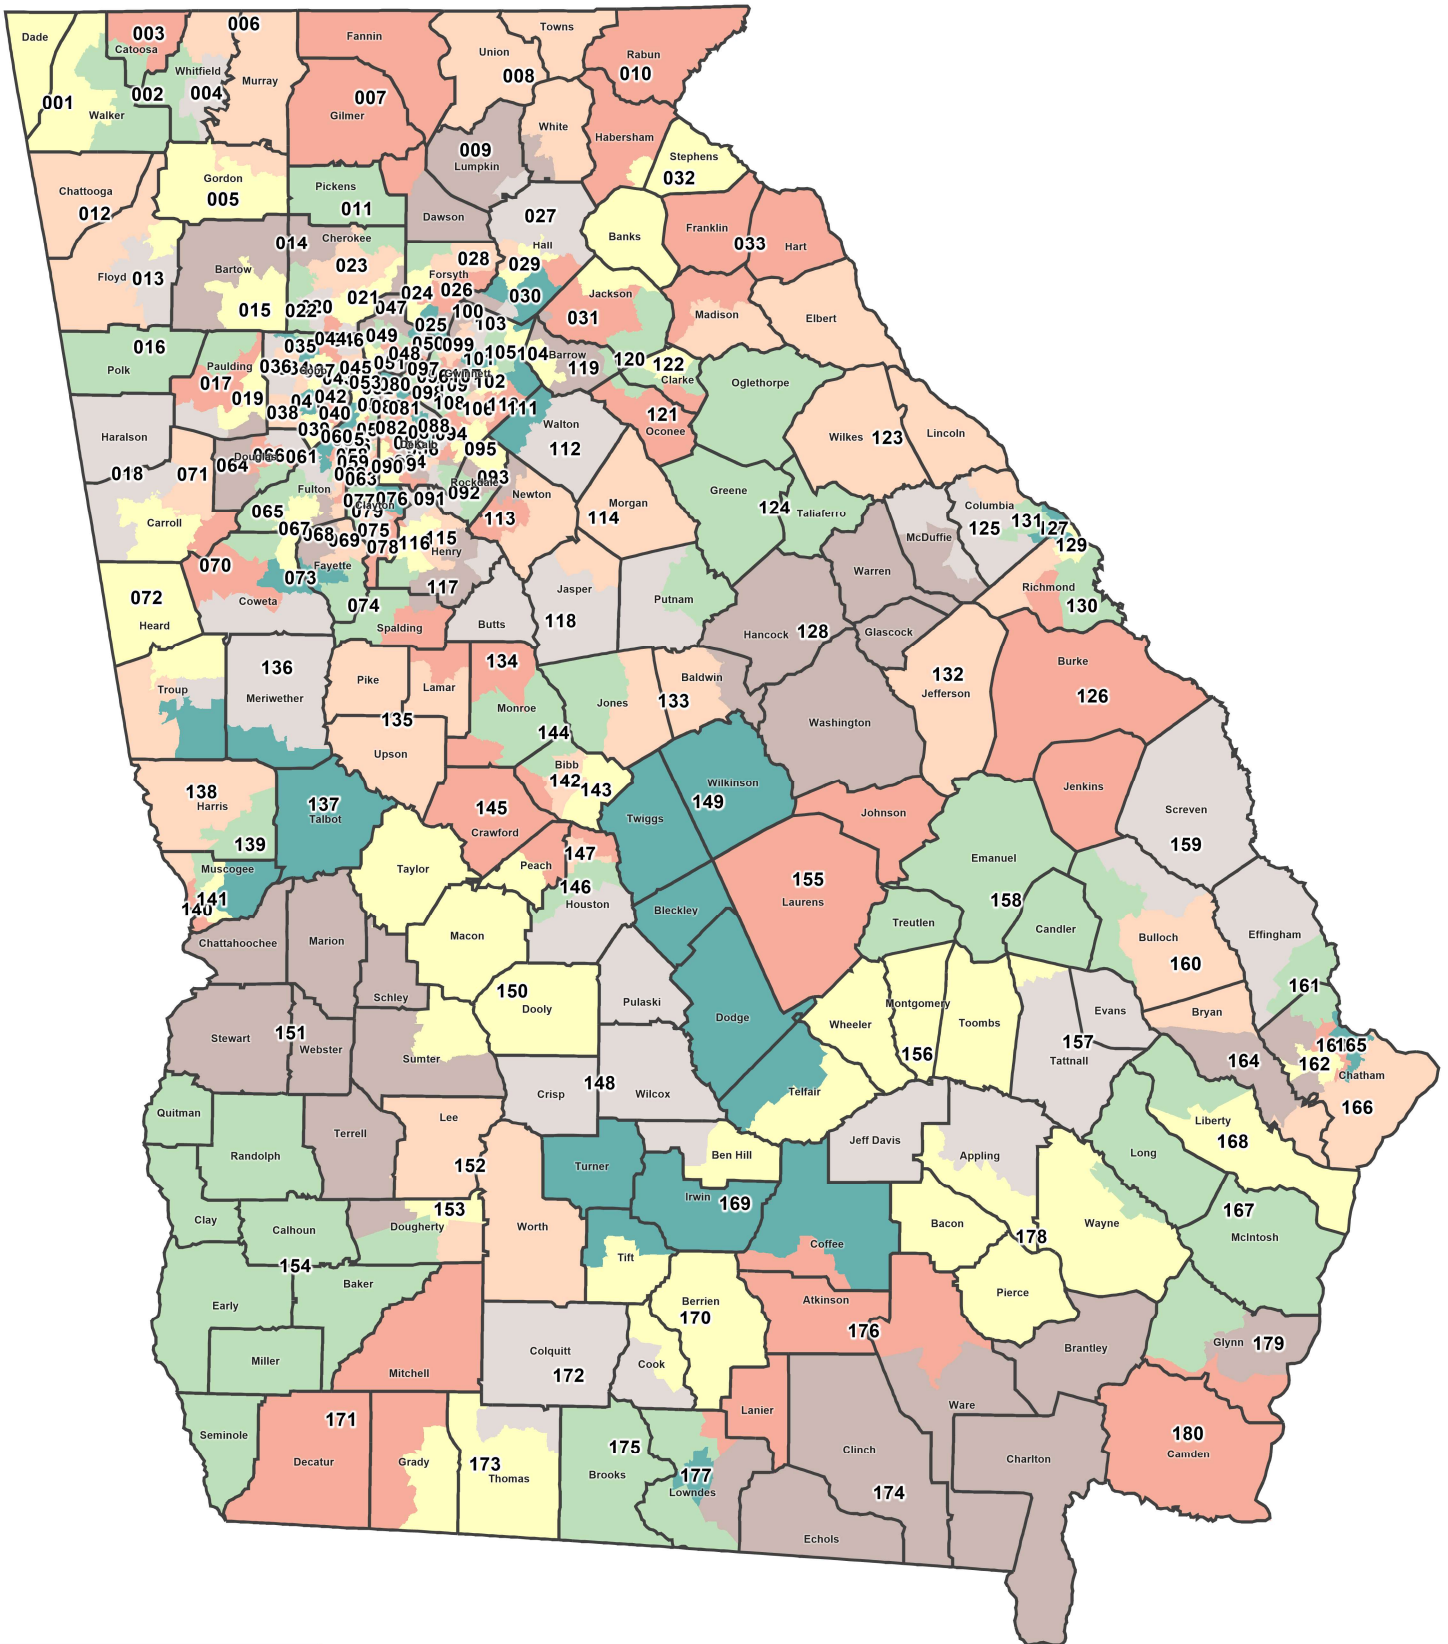

Georgia House Districts- 2022

Client: State
Plan: House-prop1-2021
Type: House

©2021 CALIPER