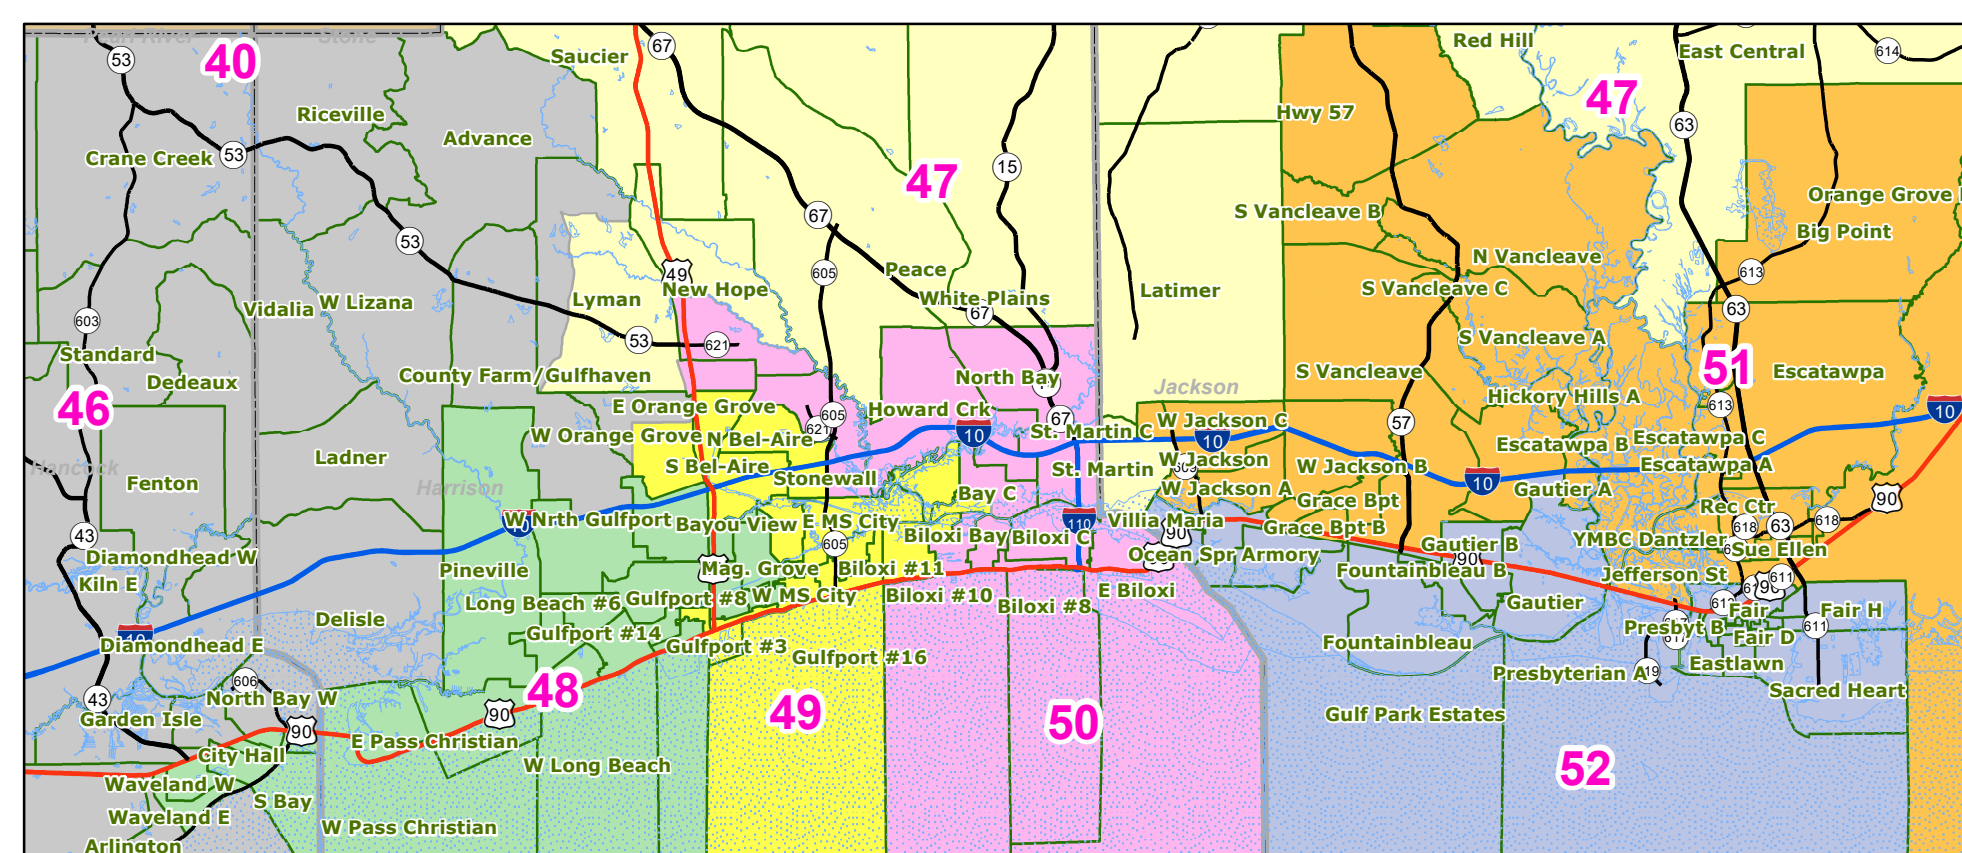

Map prepared by MARIS - 3/29/2022

0 15 30 60 Miles