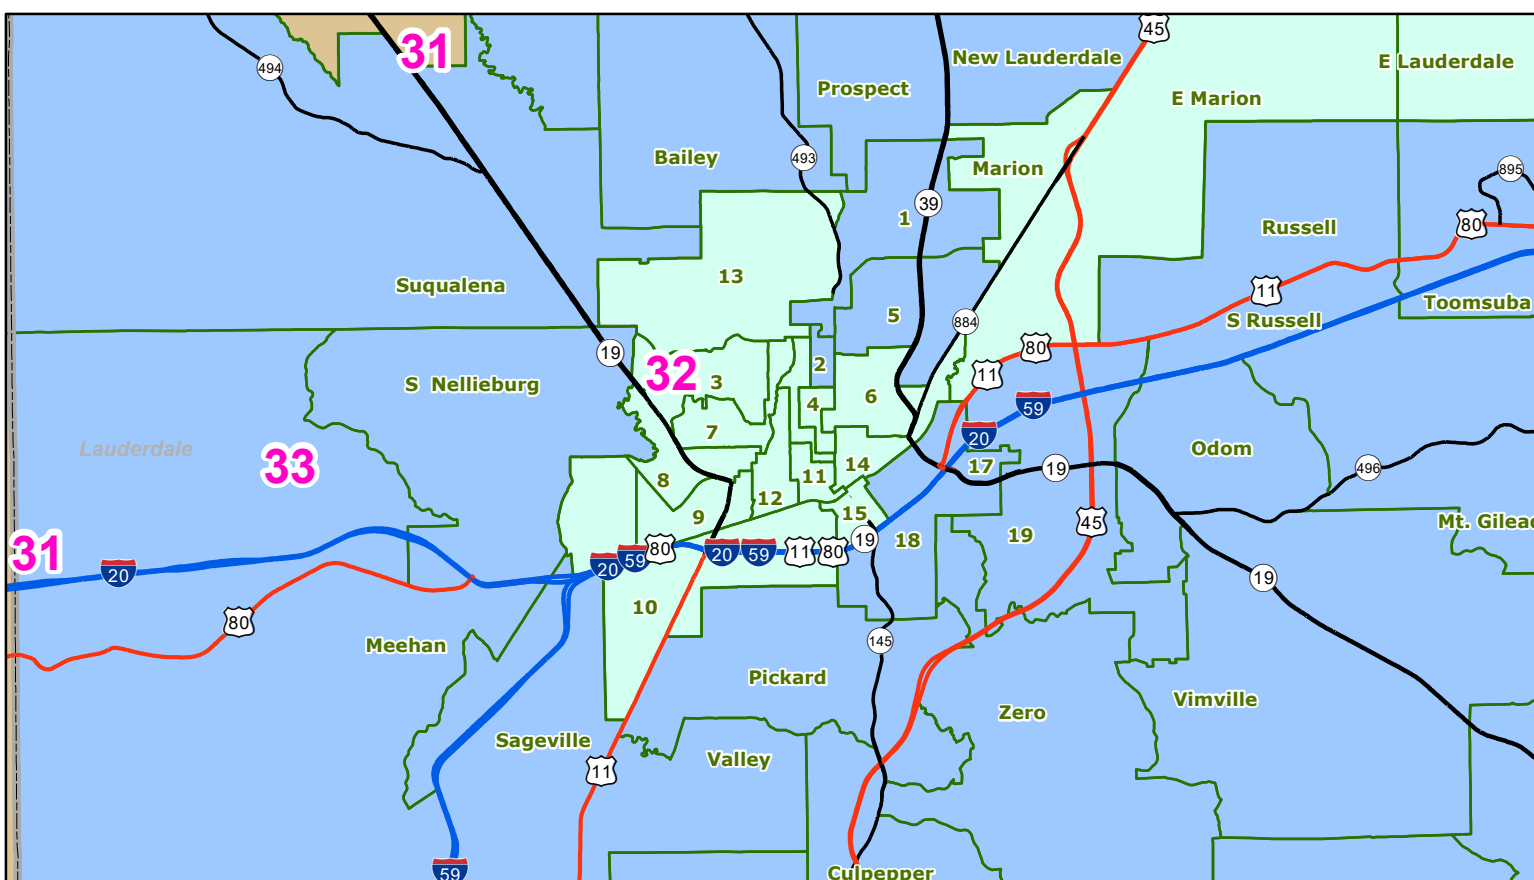

Meridian Area