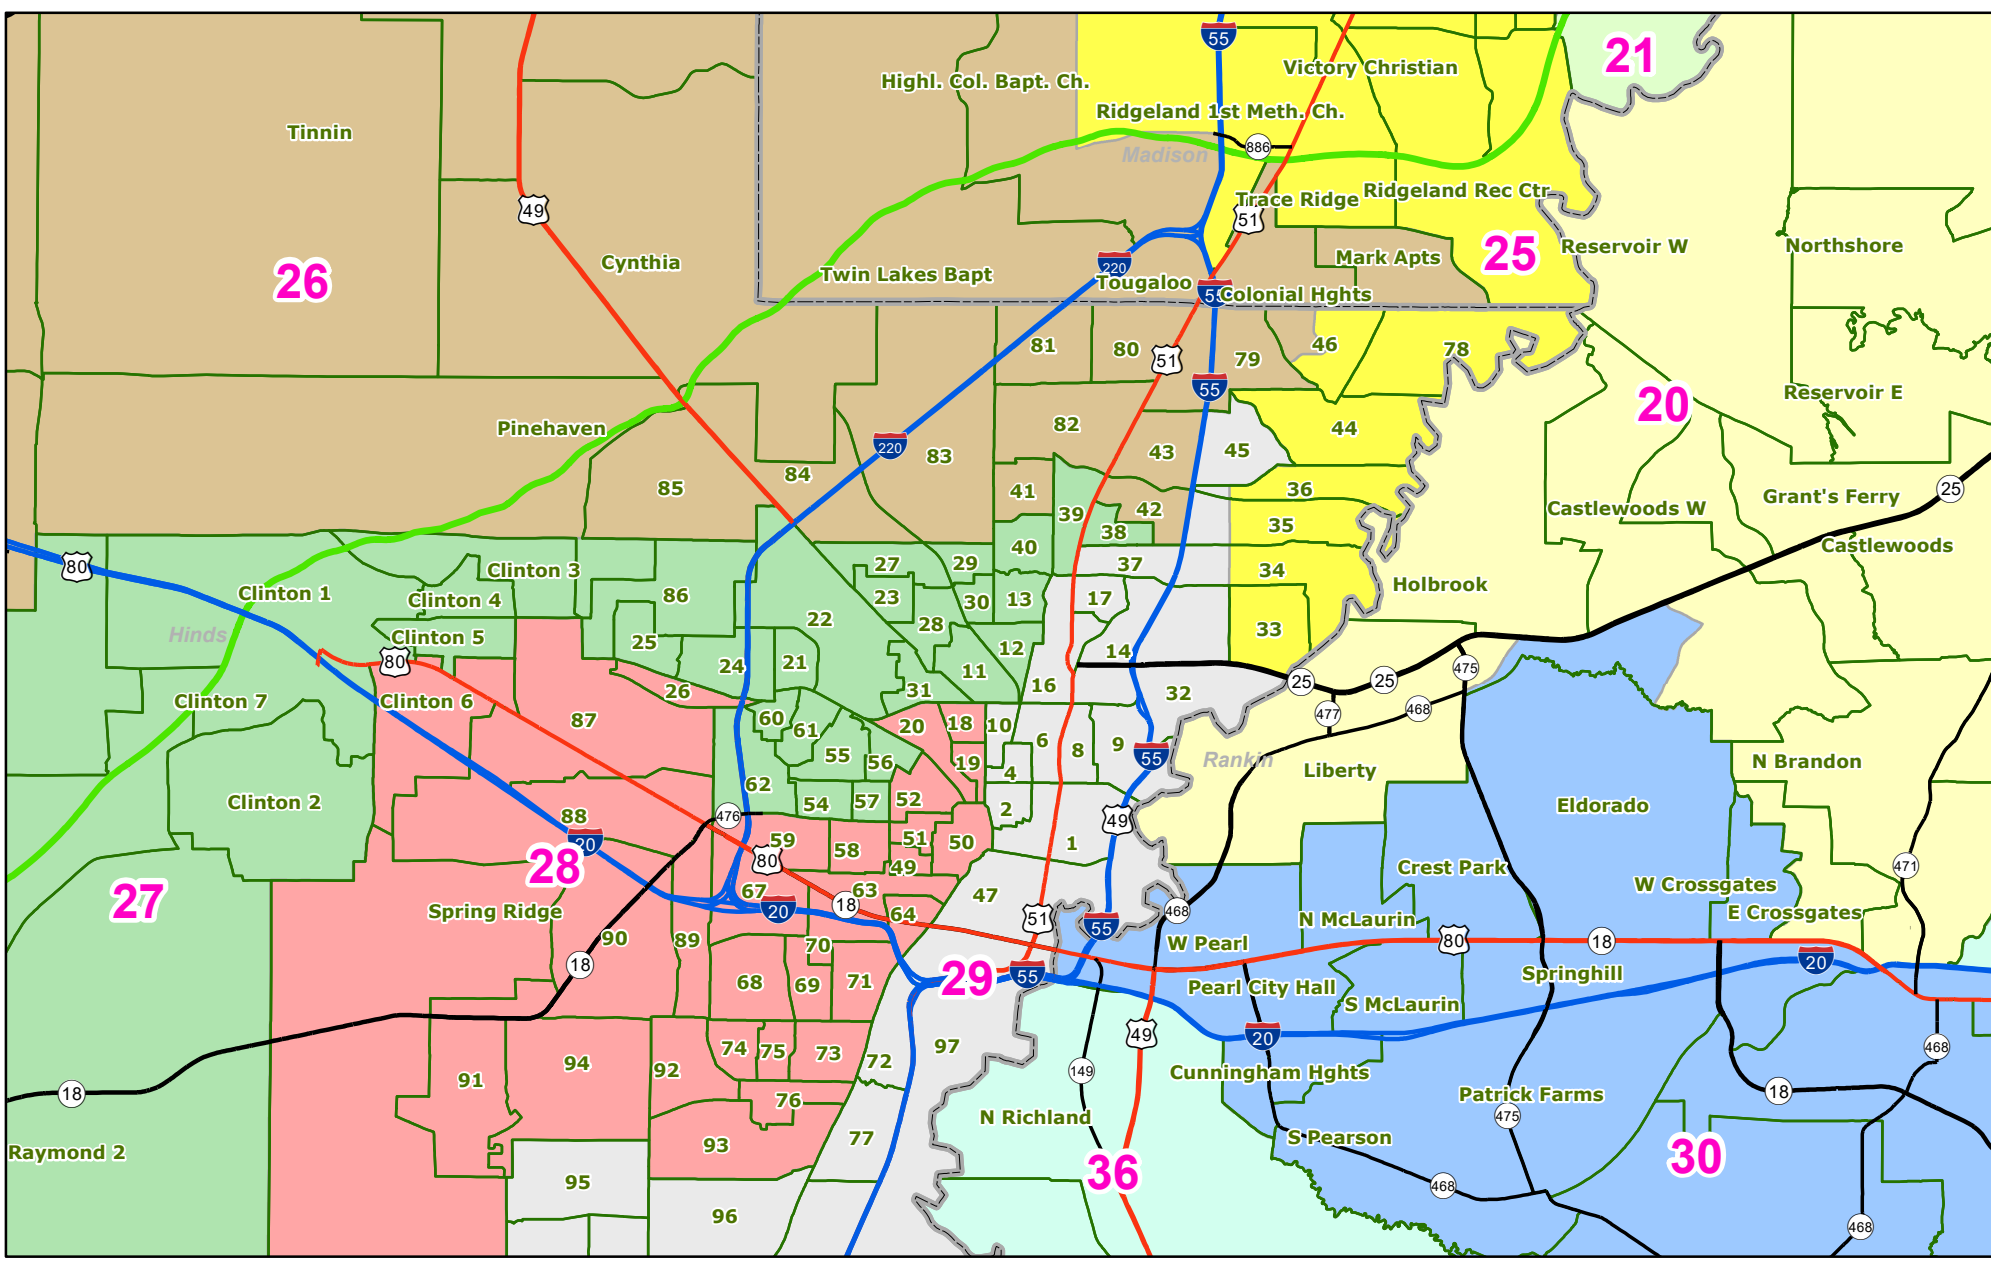

MS Senate Districts

JR202 as Adopted on March 29th, 2022

Jackson Area