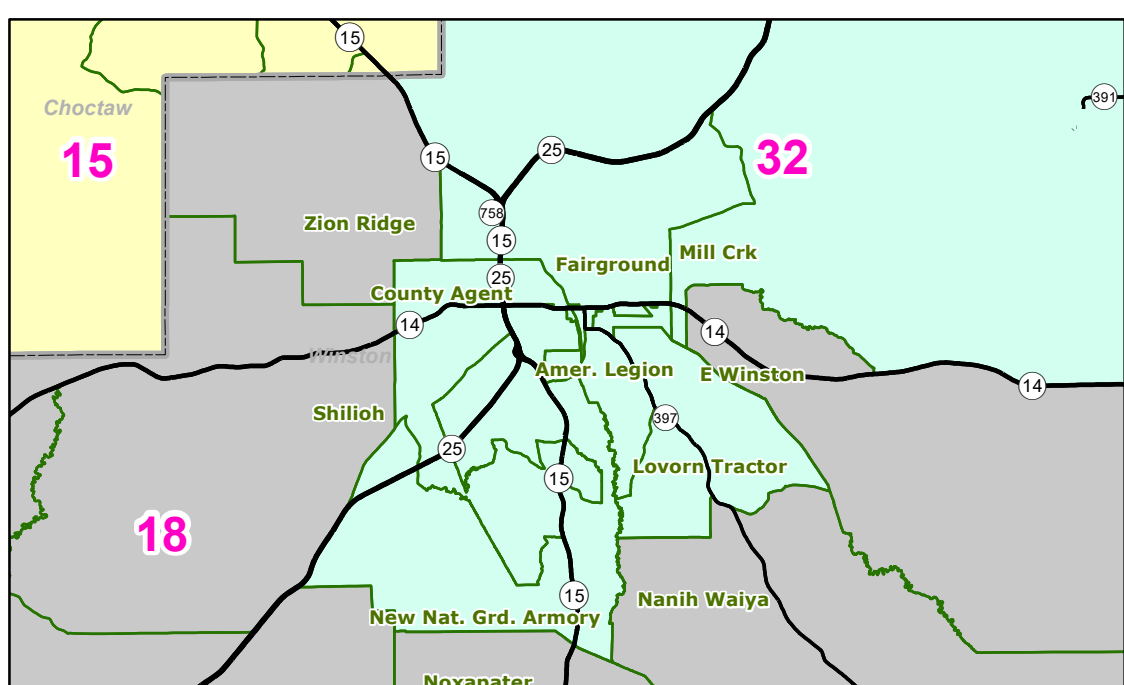

Louisville Area