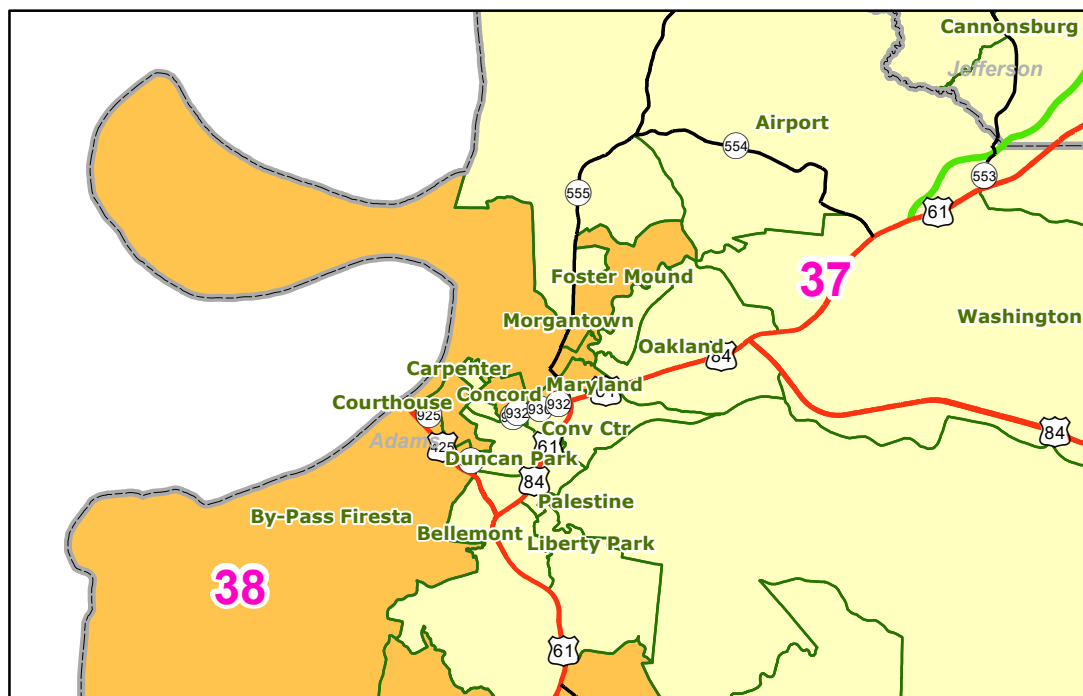

Natchez Area