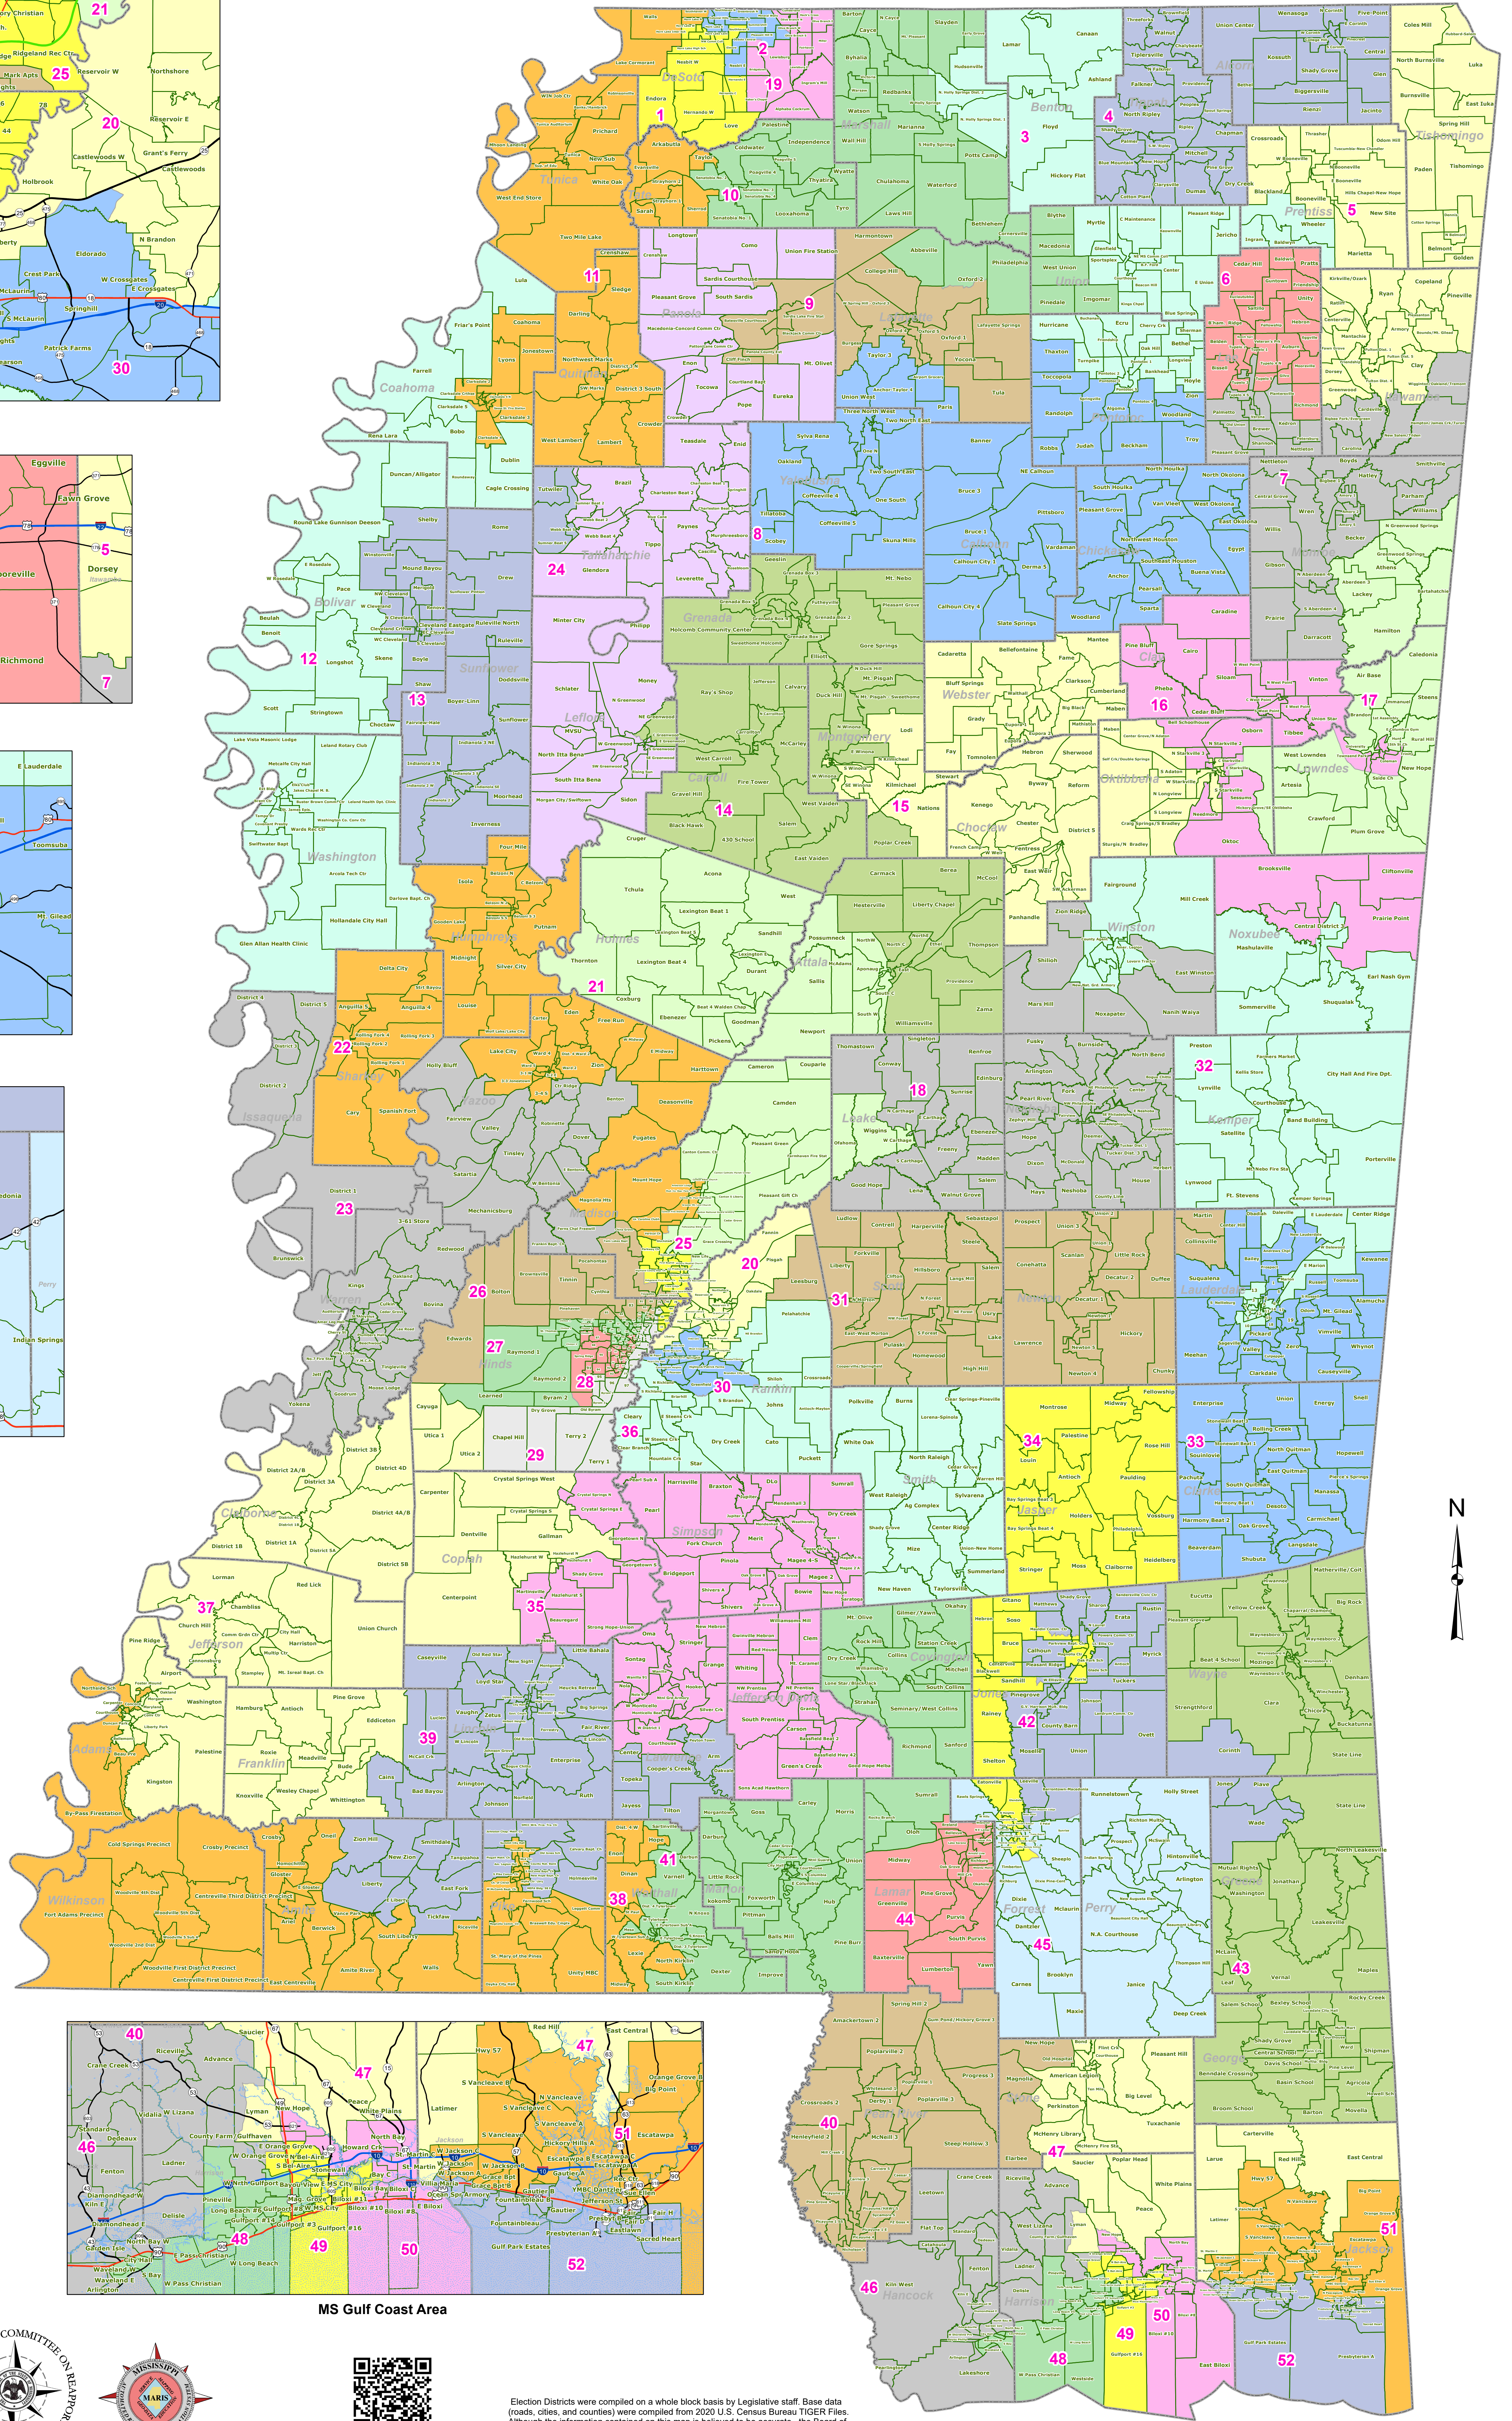

MS Senate Districts

JR202 as Adopted on March 29th, 2022

Map prepared by MARIS - 3/29/2022

0 15 30 60 Miles