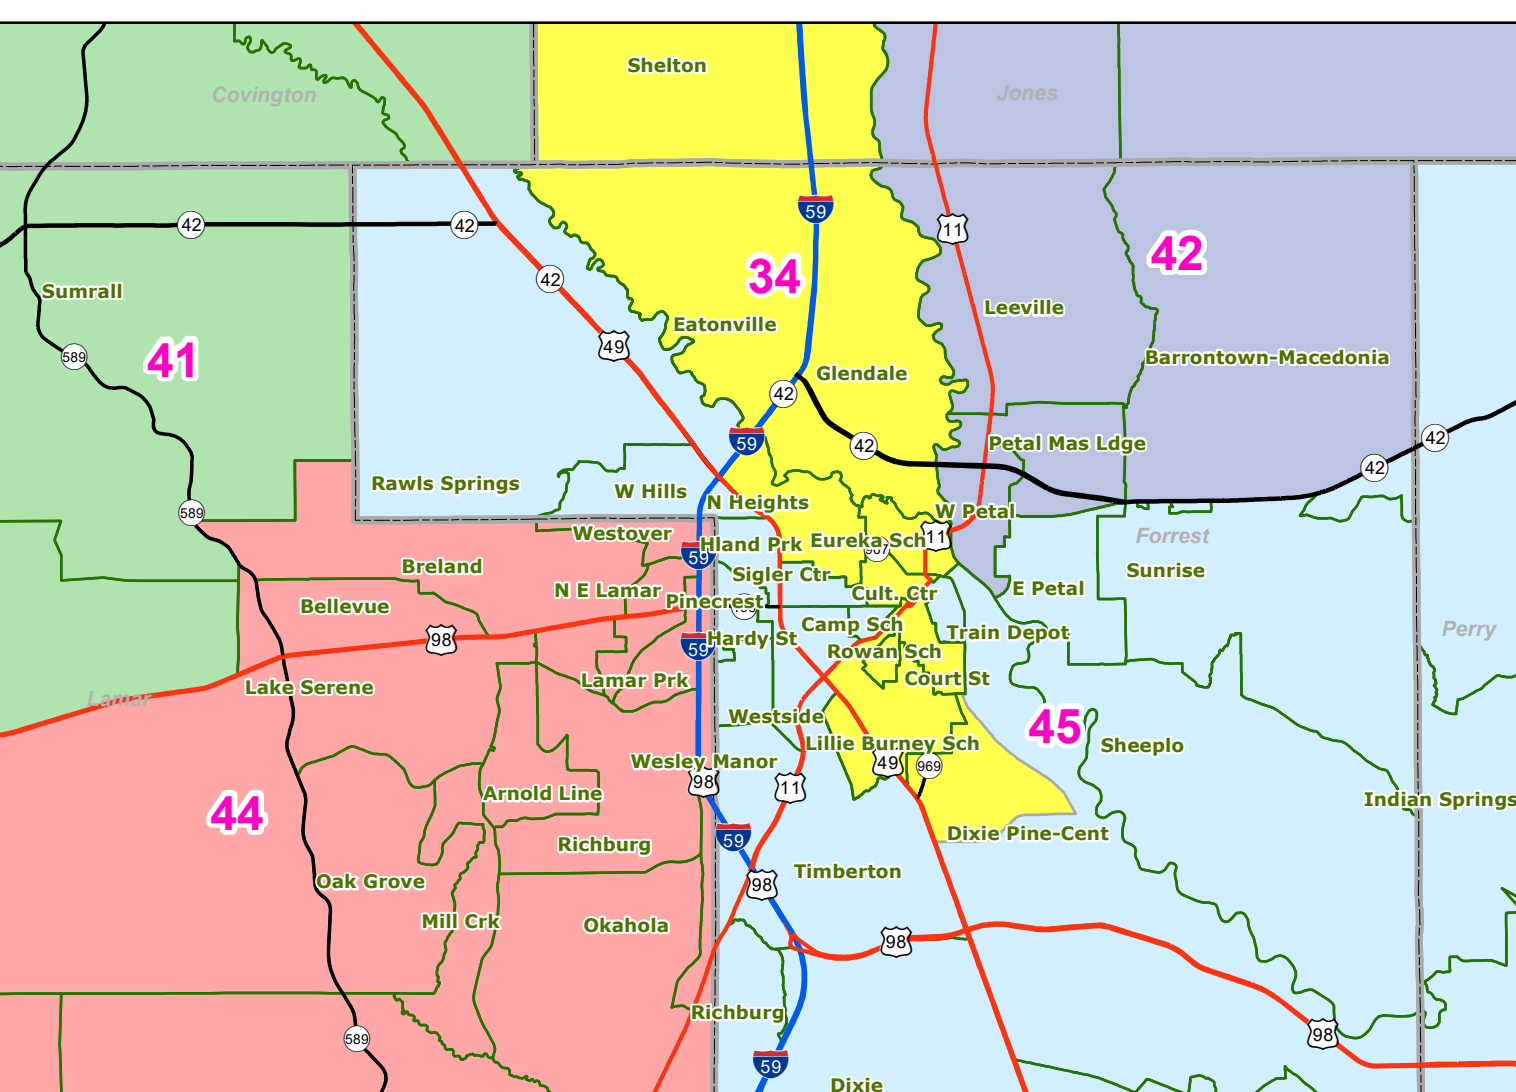

Hattiesburg Area