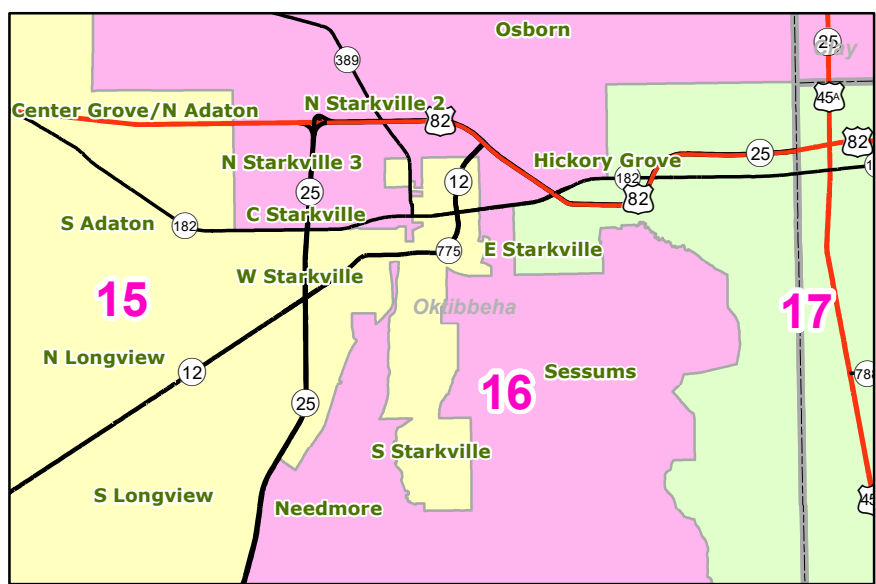

Starkville Area