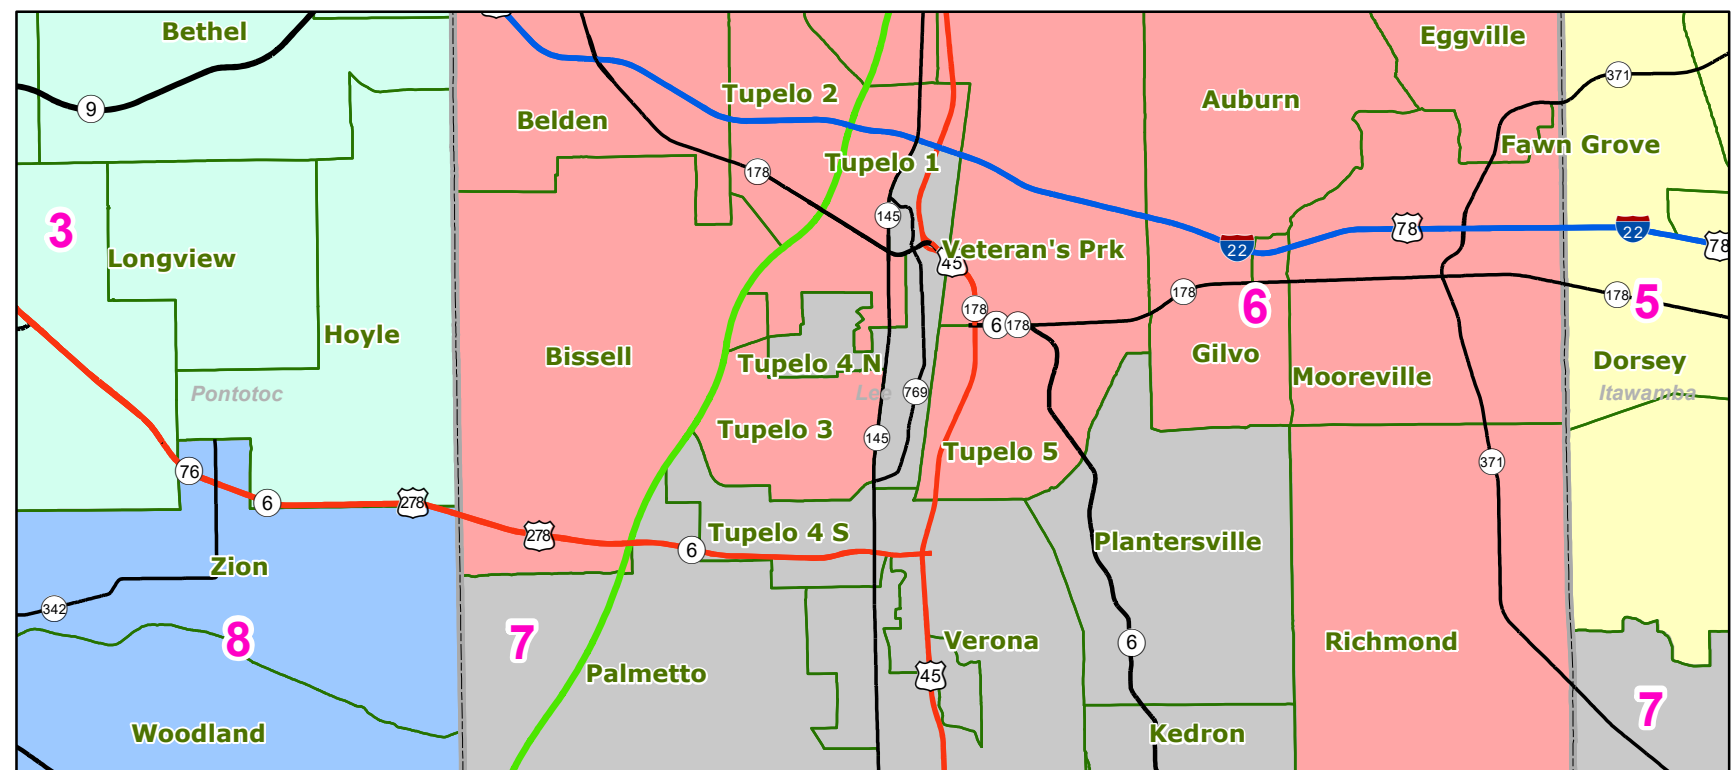

Tupelo Area