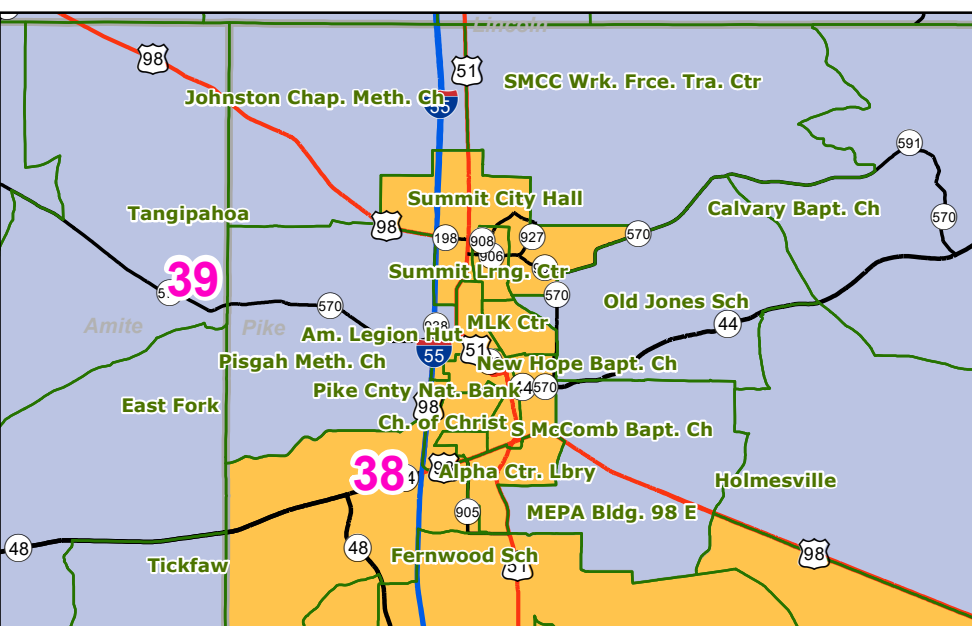

McComb Area