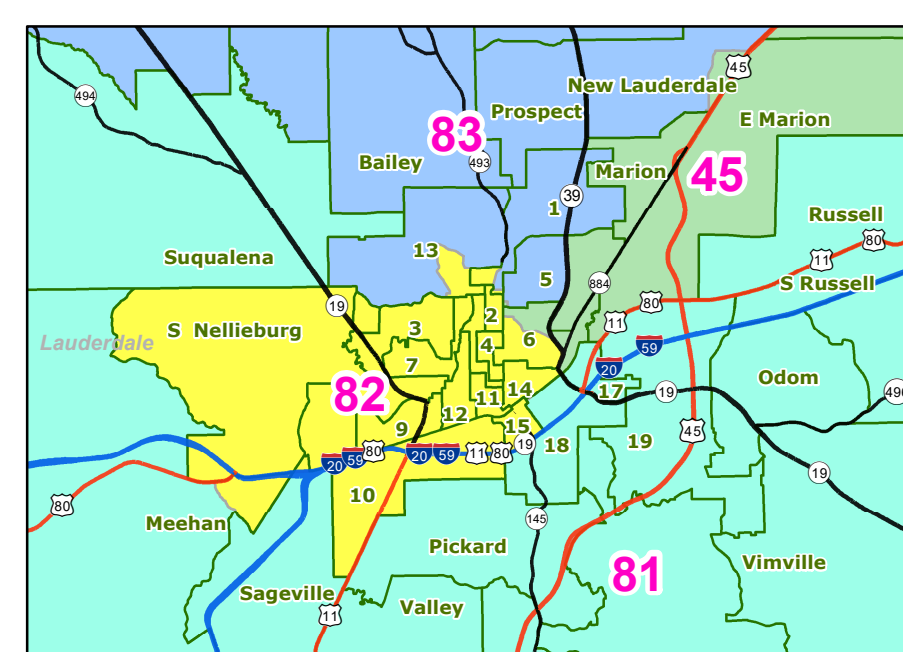

Meridian Area

Map prepared by MARIS - 3/30/2022