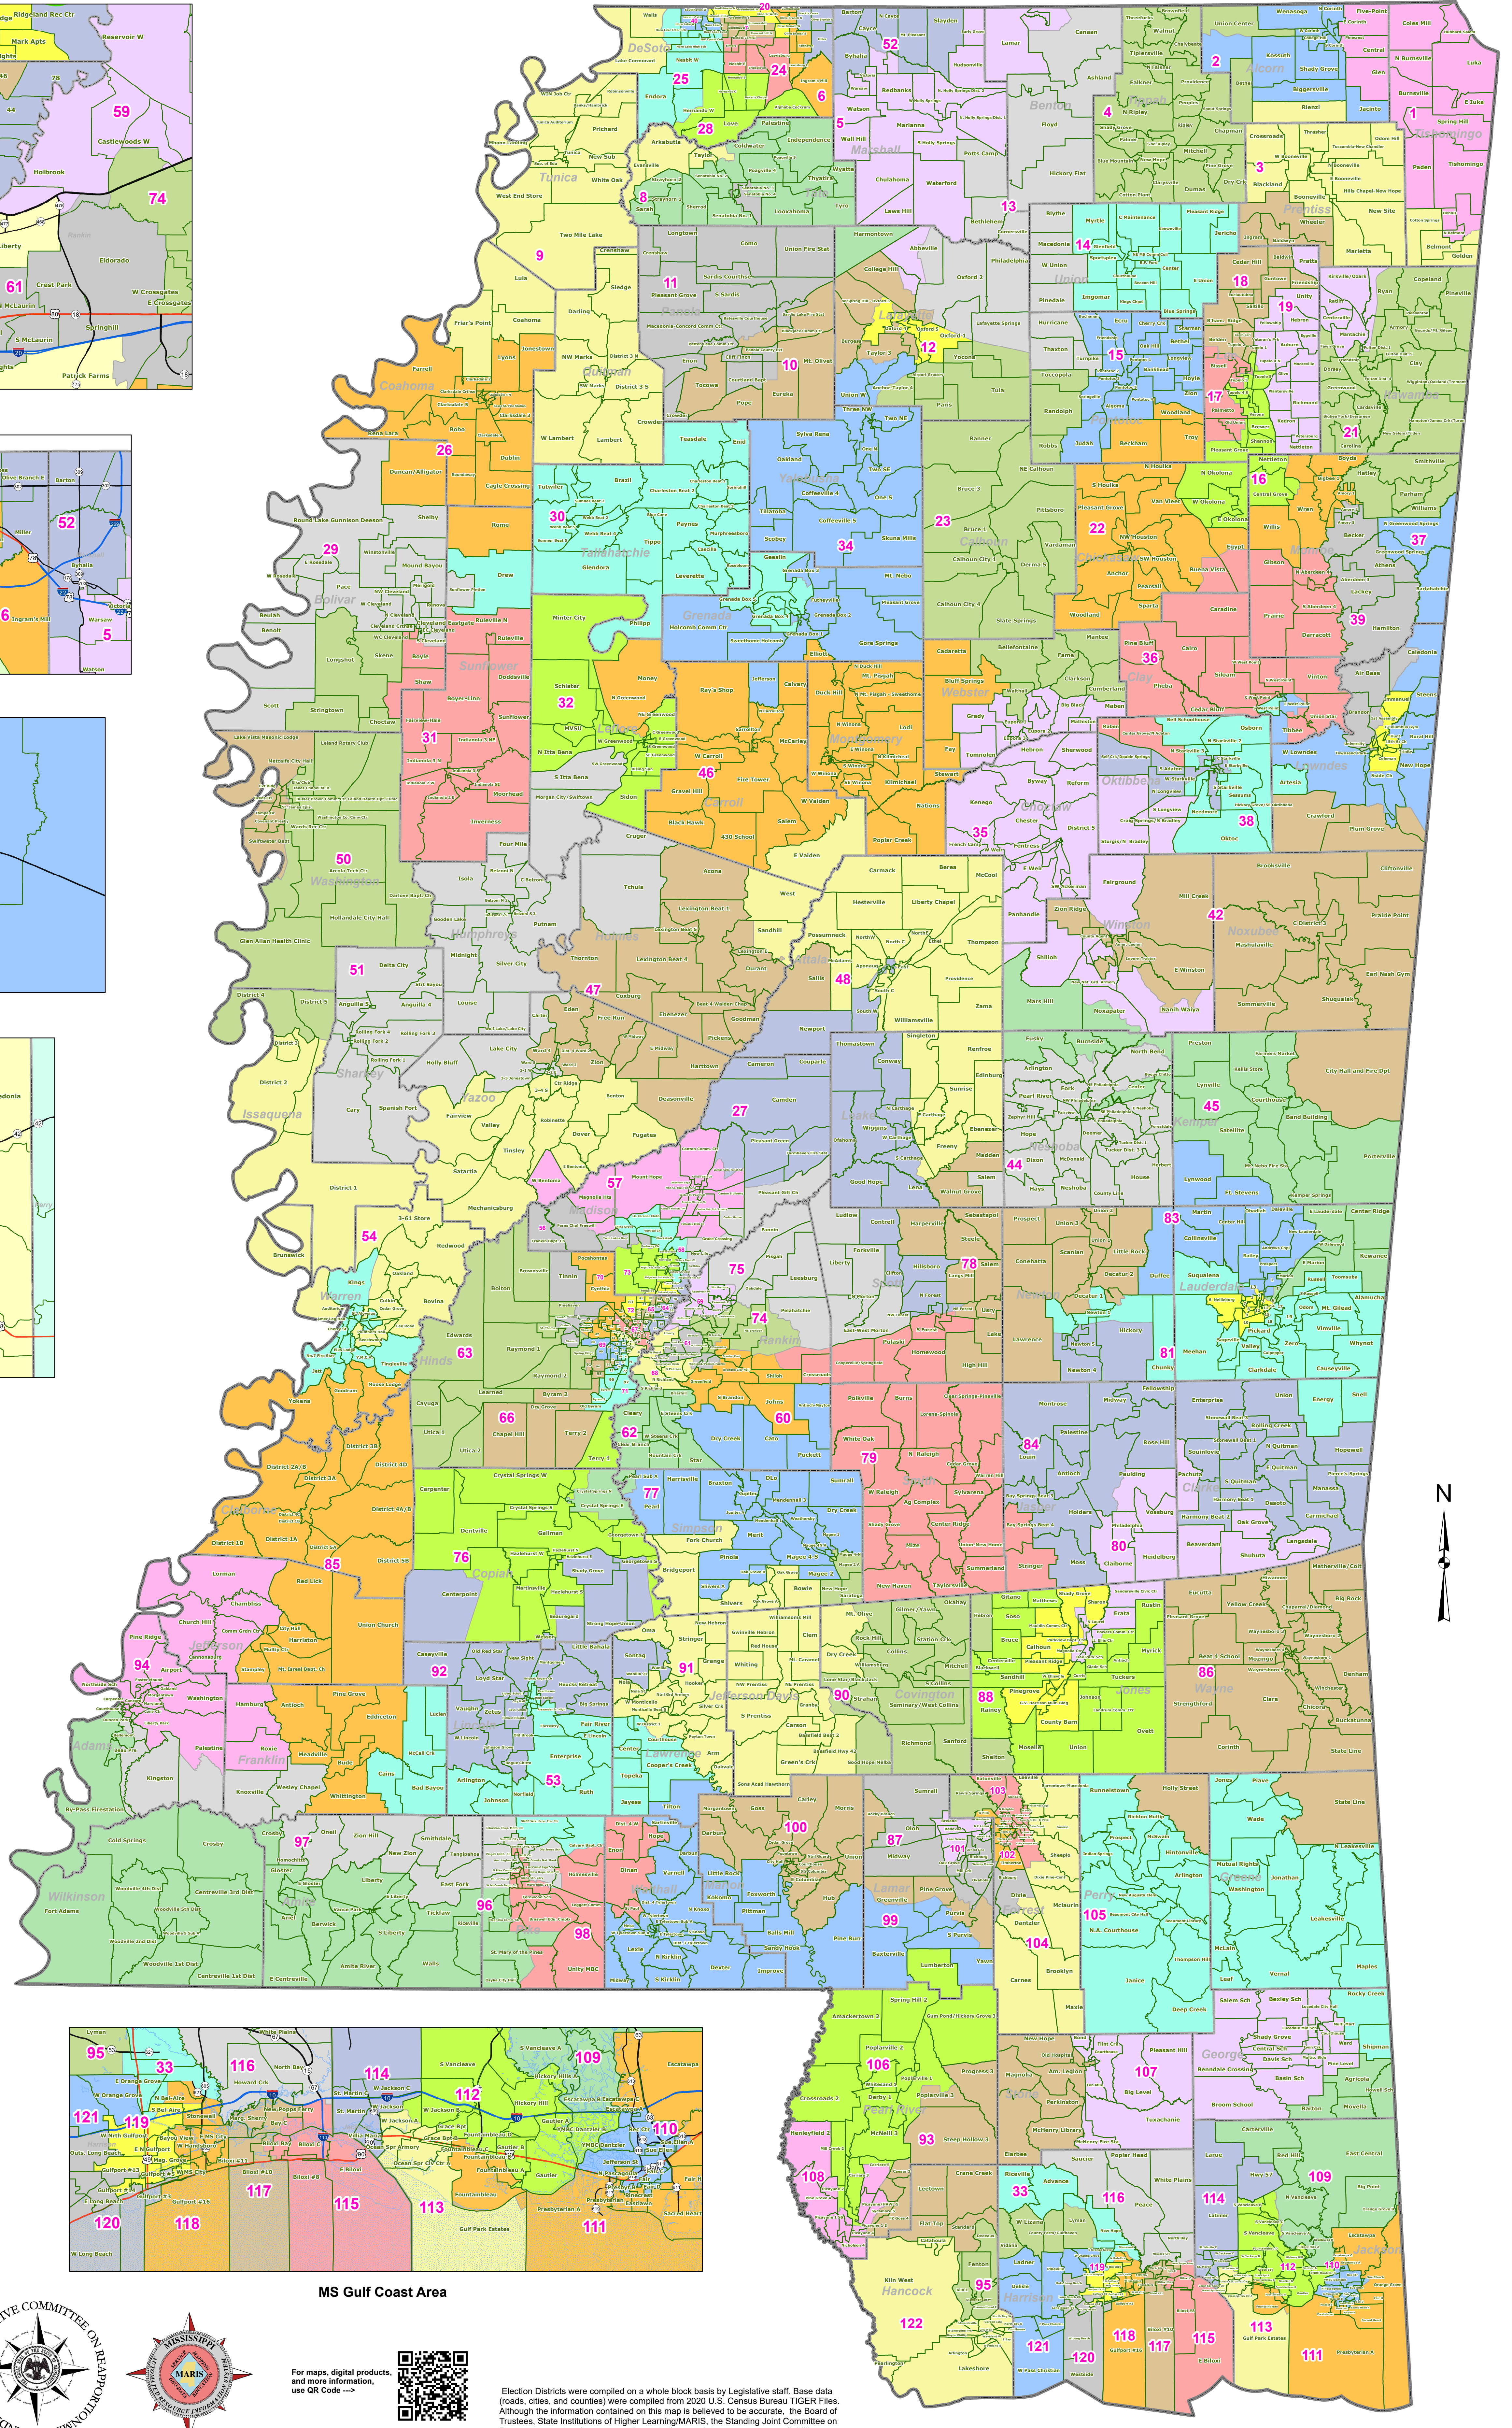

Map prepared by MARIS - 3/30/2022