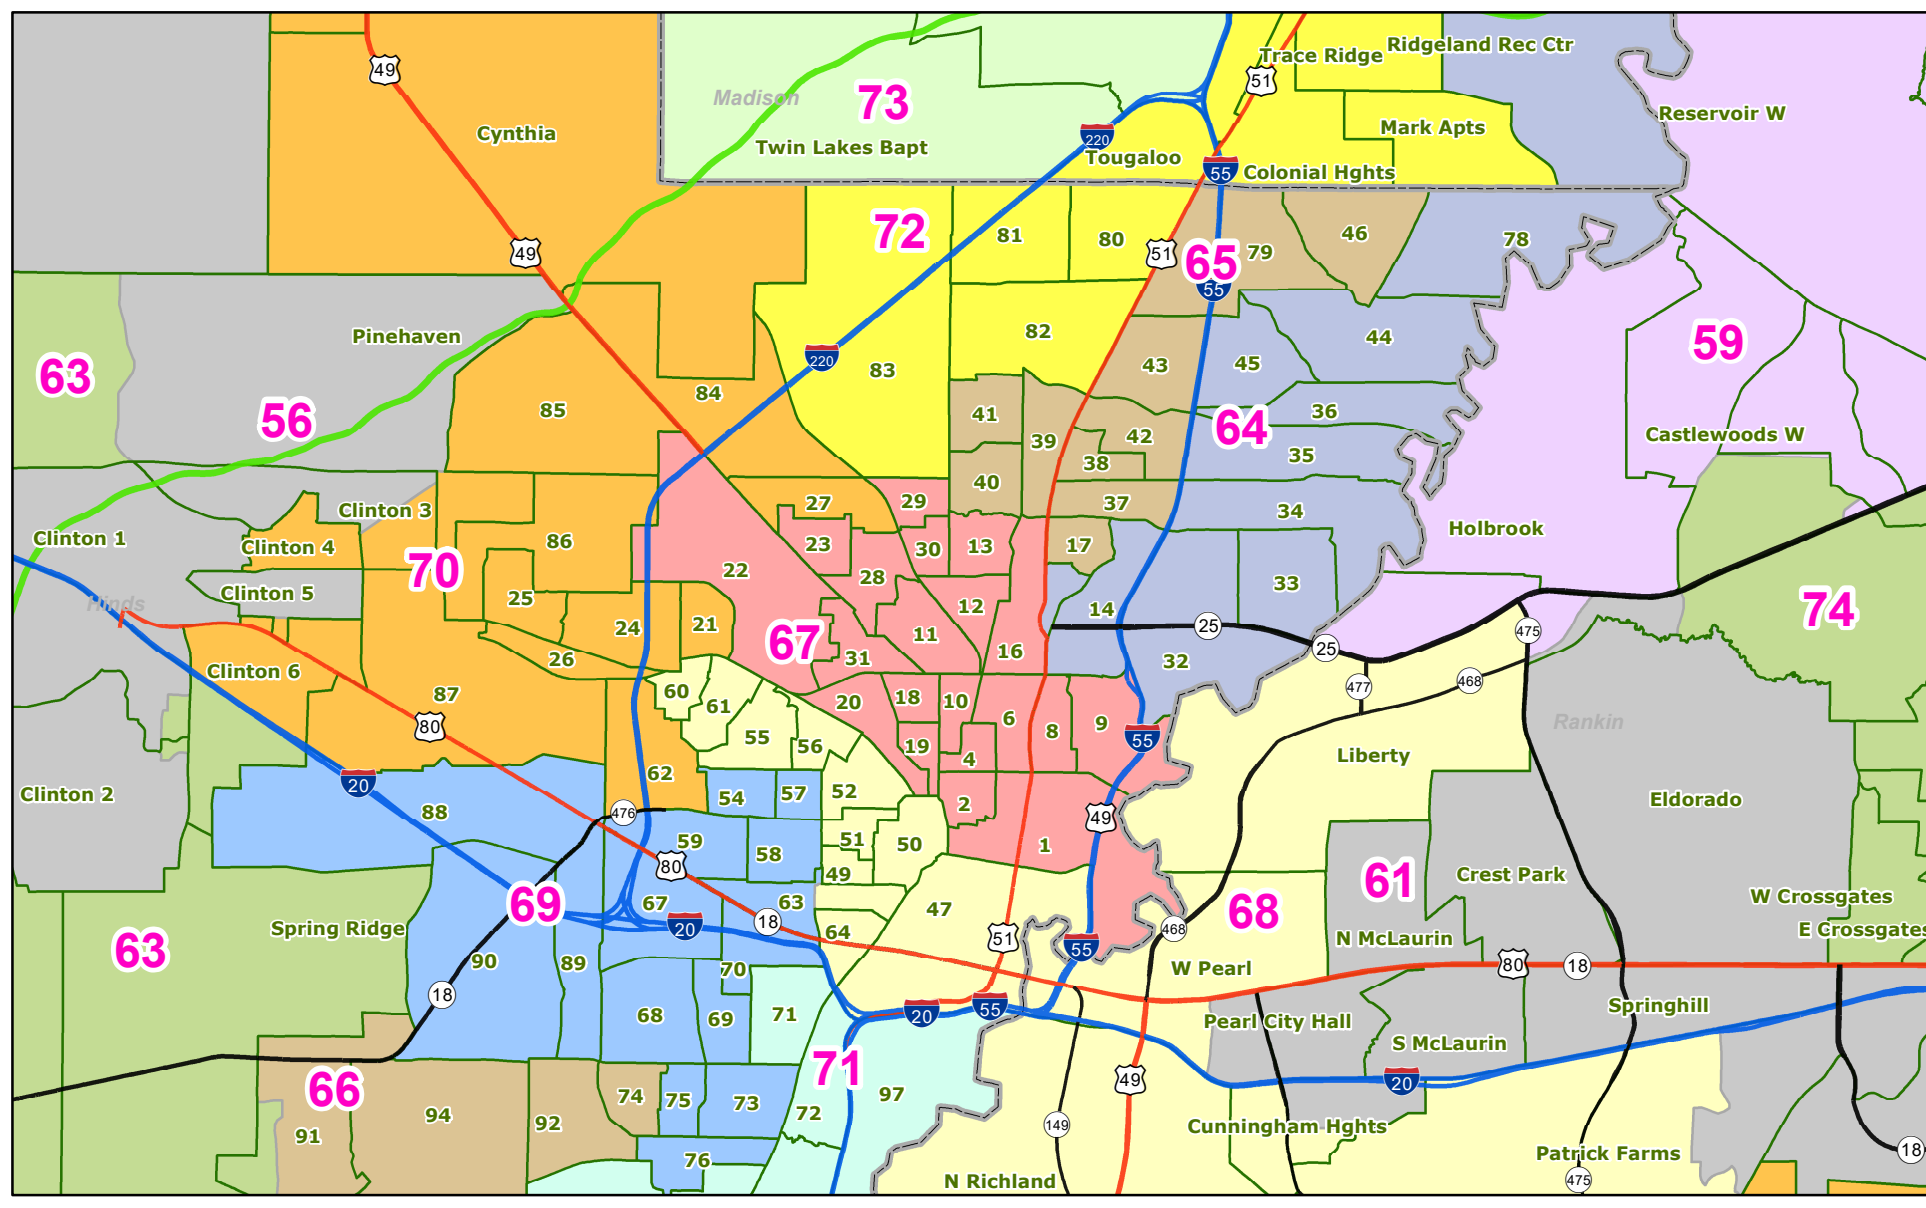

MS House Districts

JR1 as Amended on March 29, 2022

Jackson Area