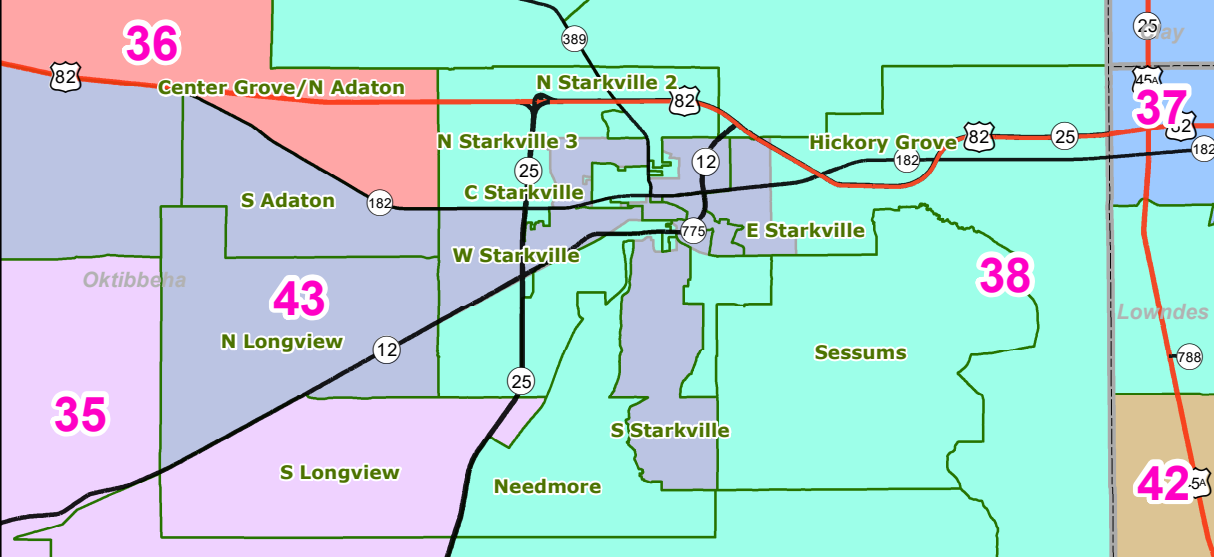

Starkville Area