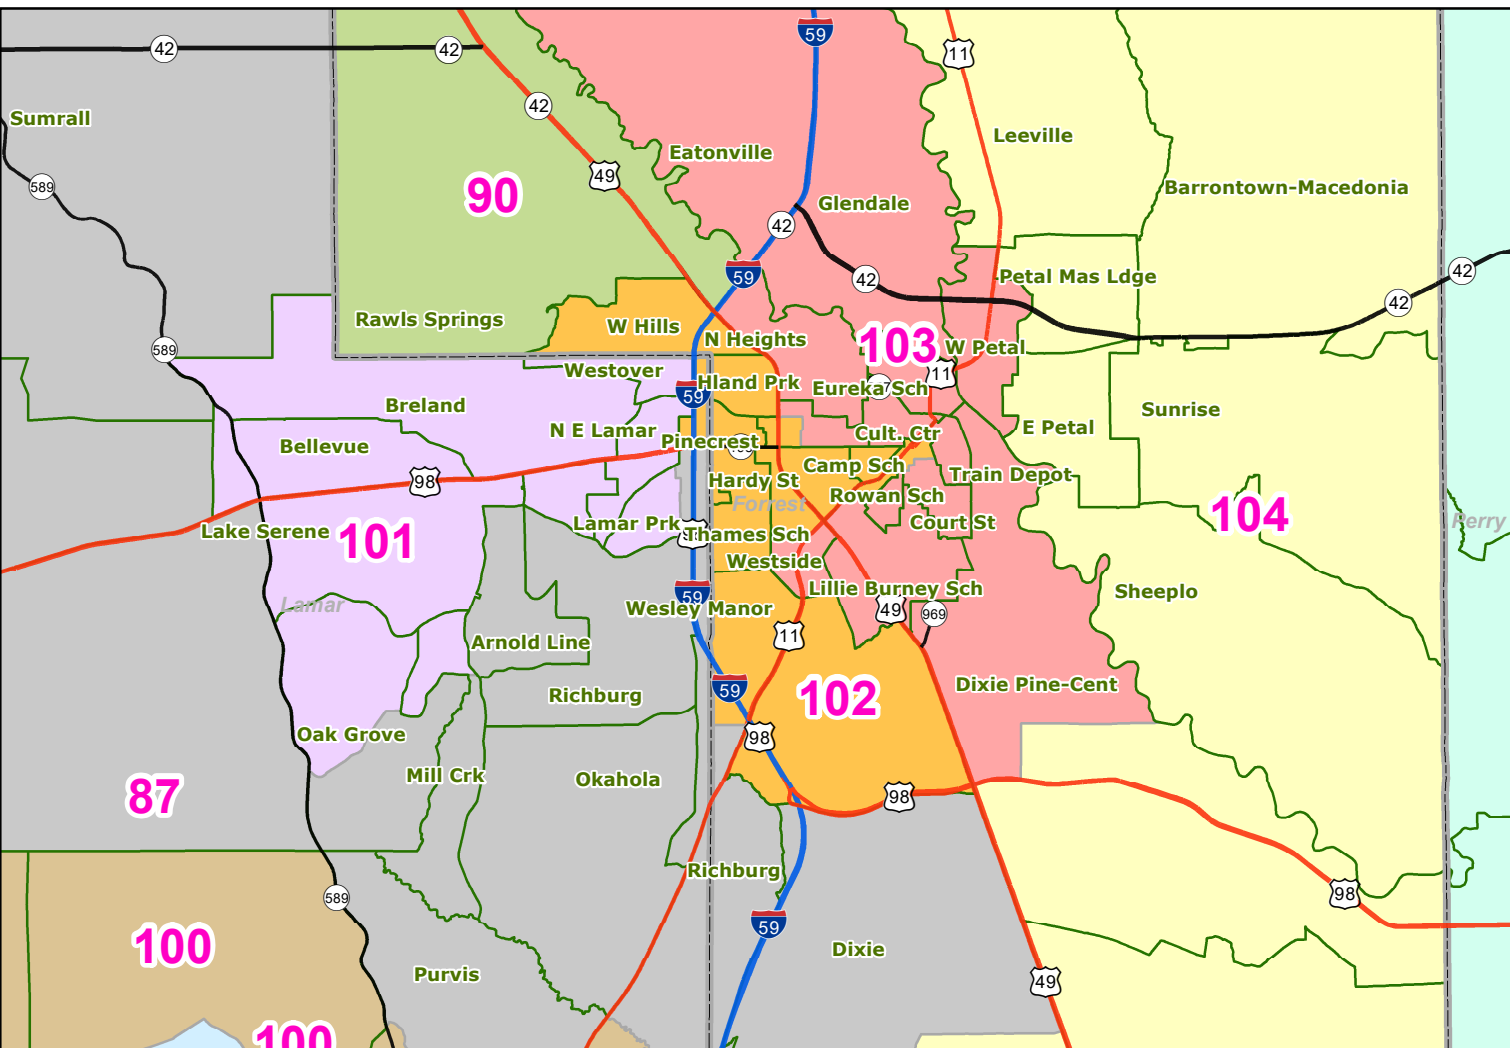

Hattiesburg Area