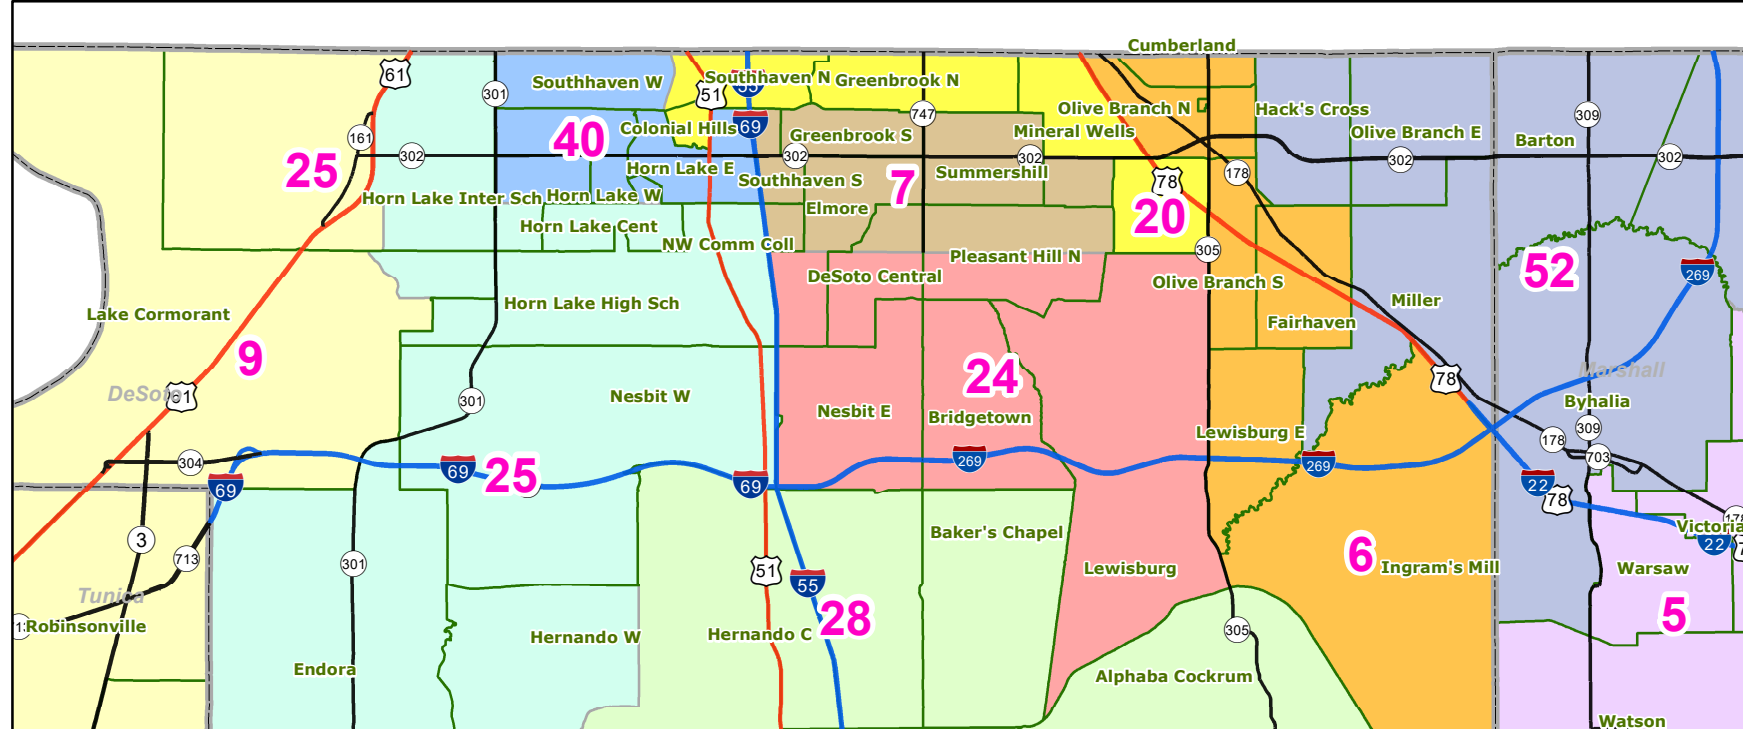

Southaven Area