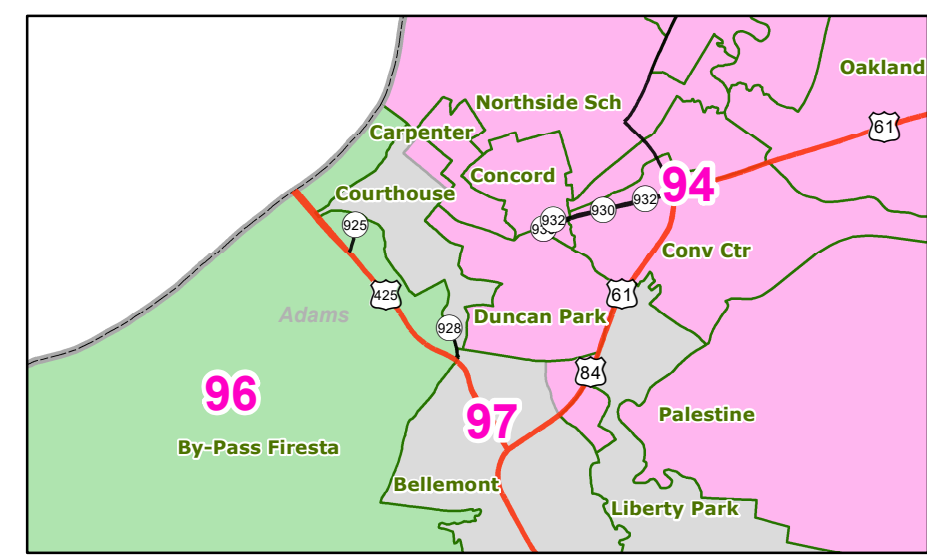

Natchez Area