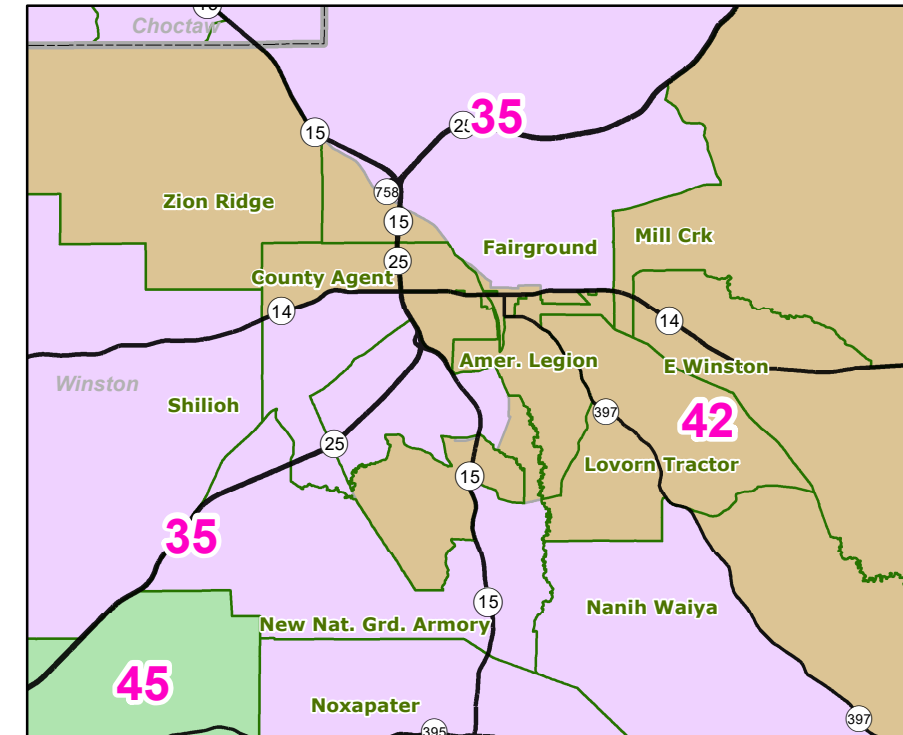

Louisville Area