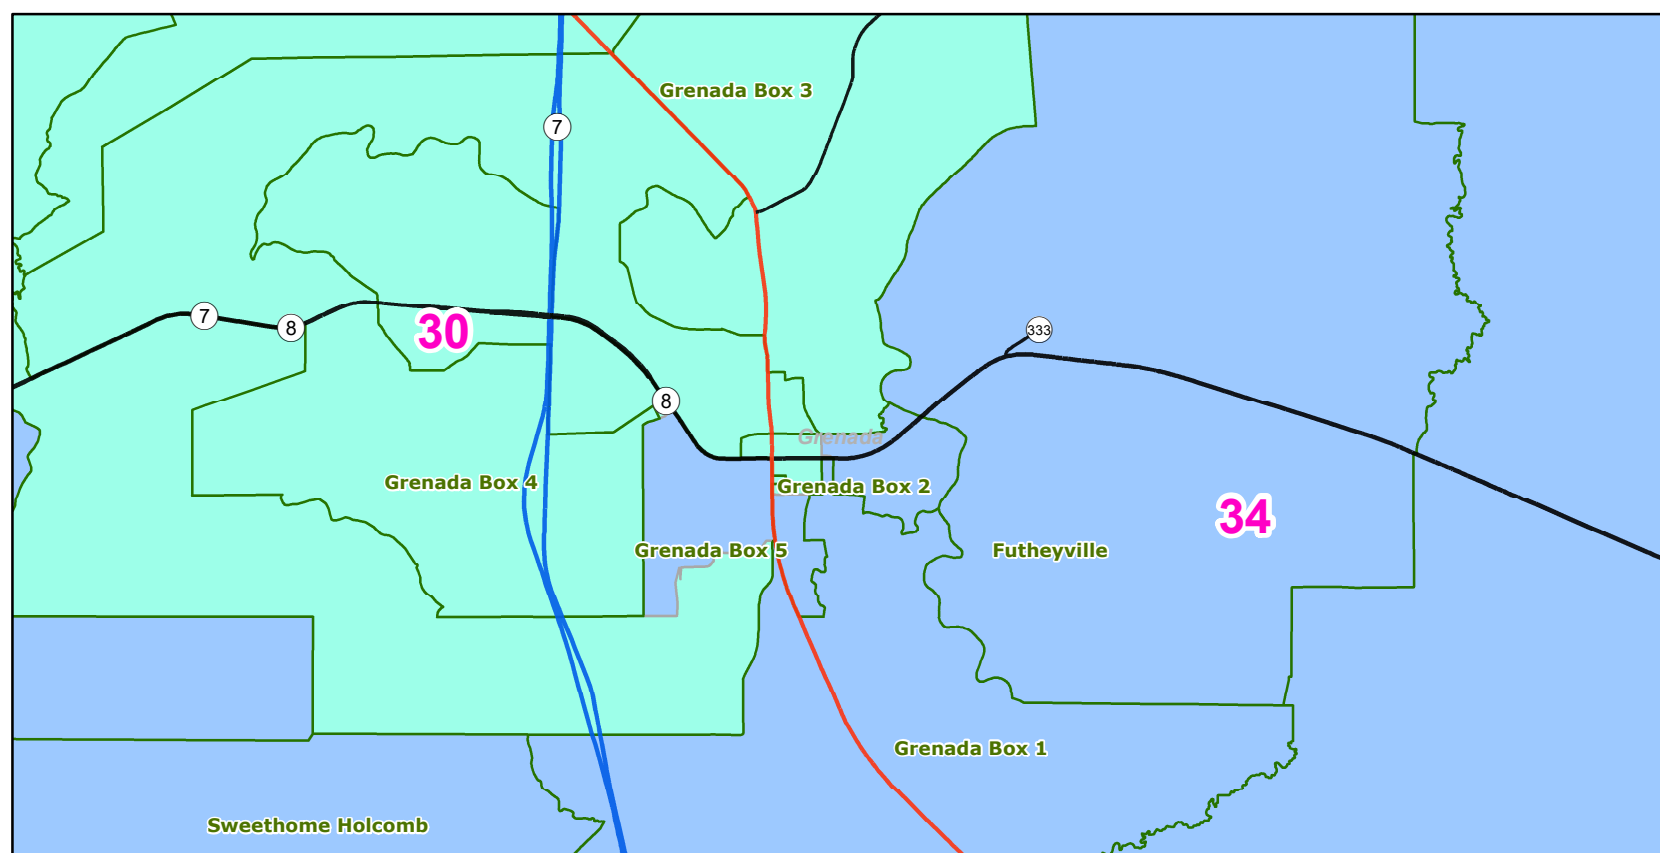

Grenada Area