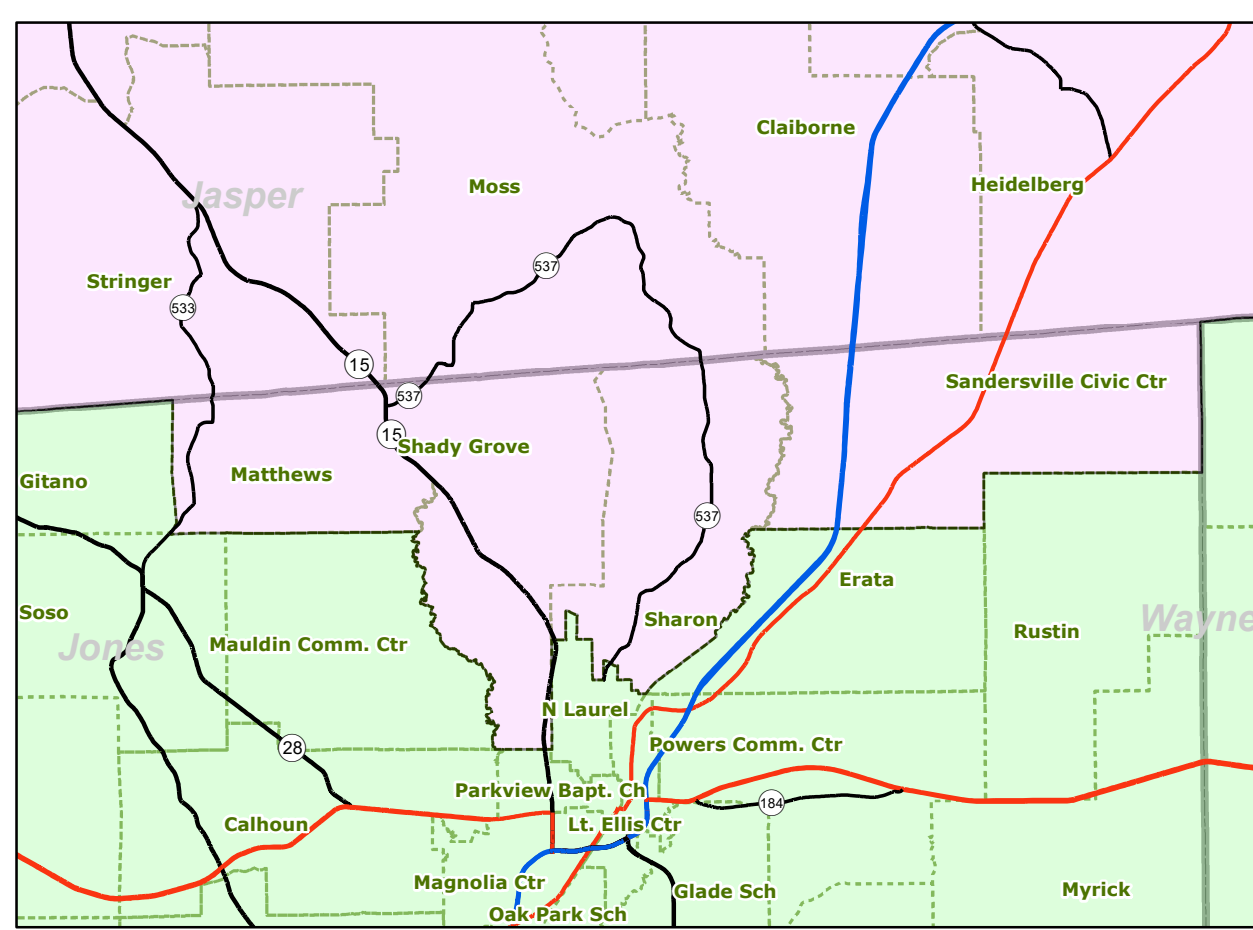

Jones County Inset