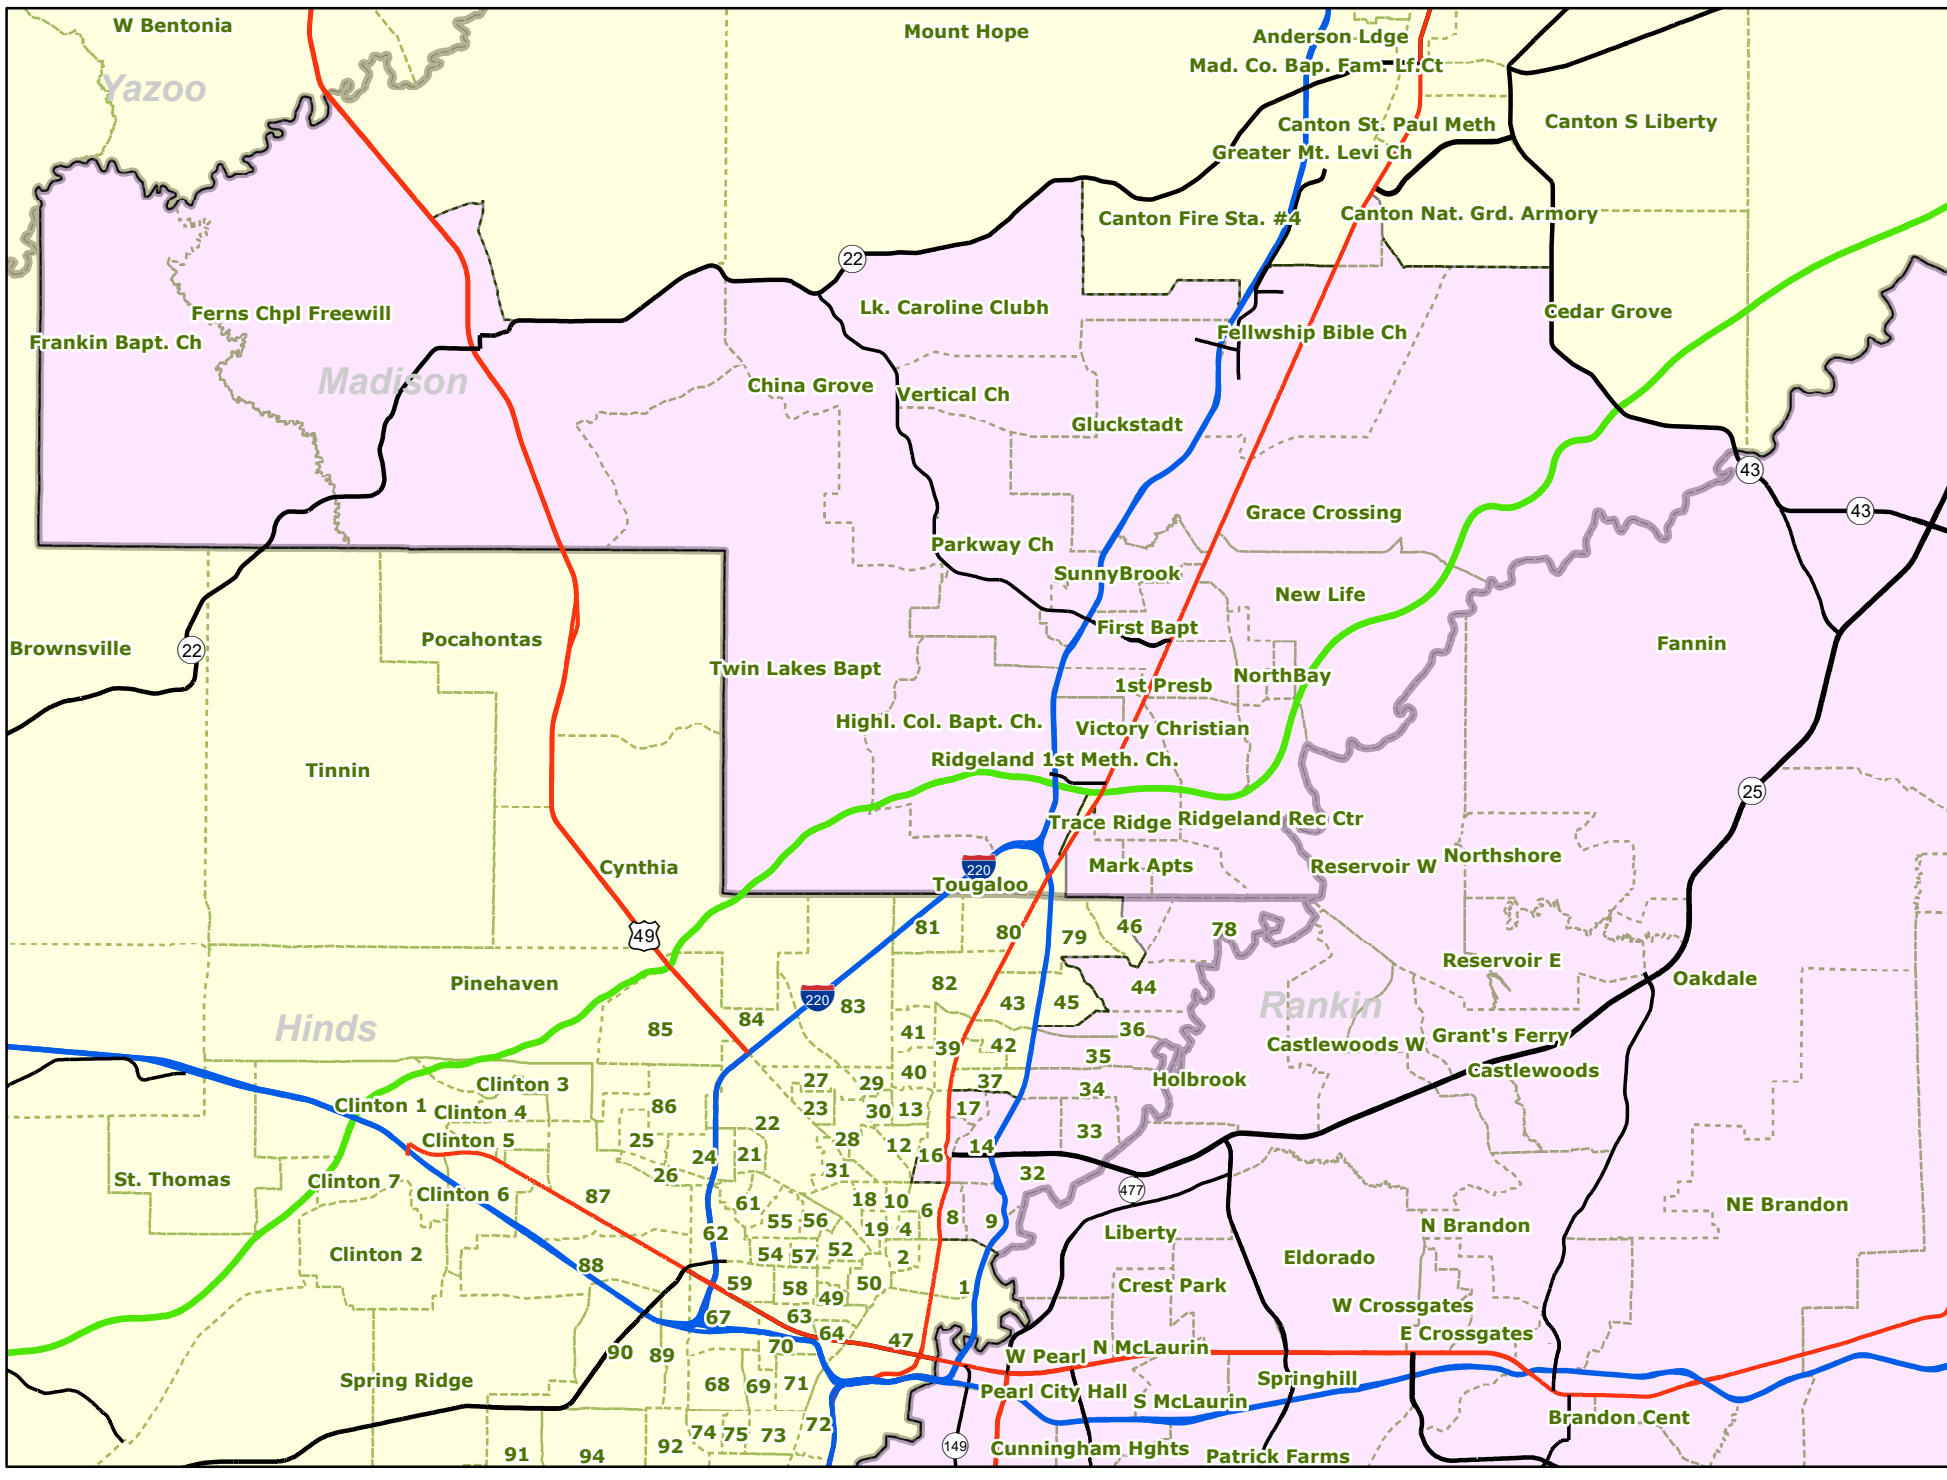

U.S. Congressional Districts as Enacted January 25, 2022

Hinds / Madison County Inset