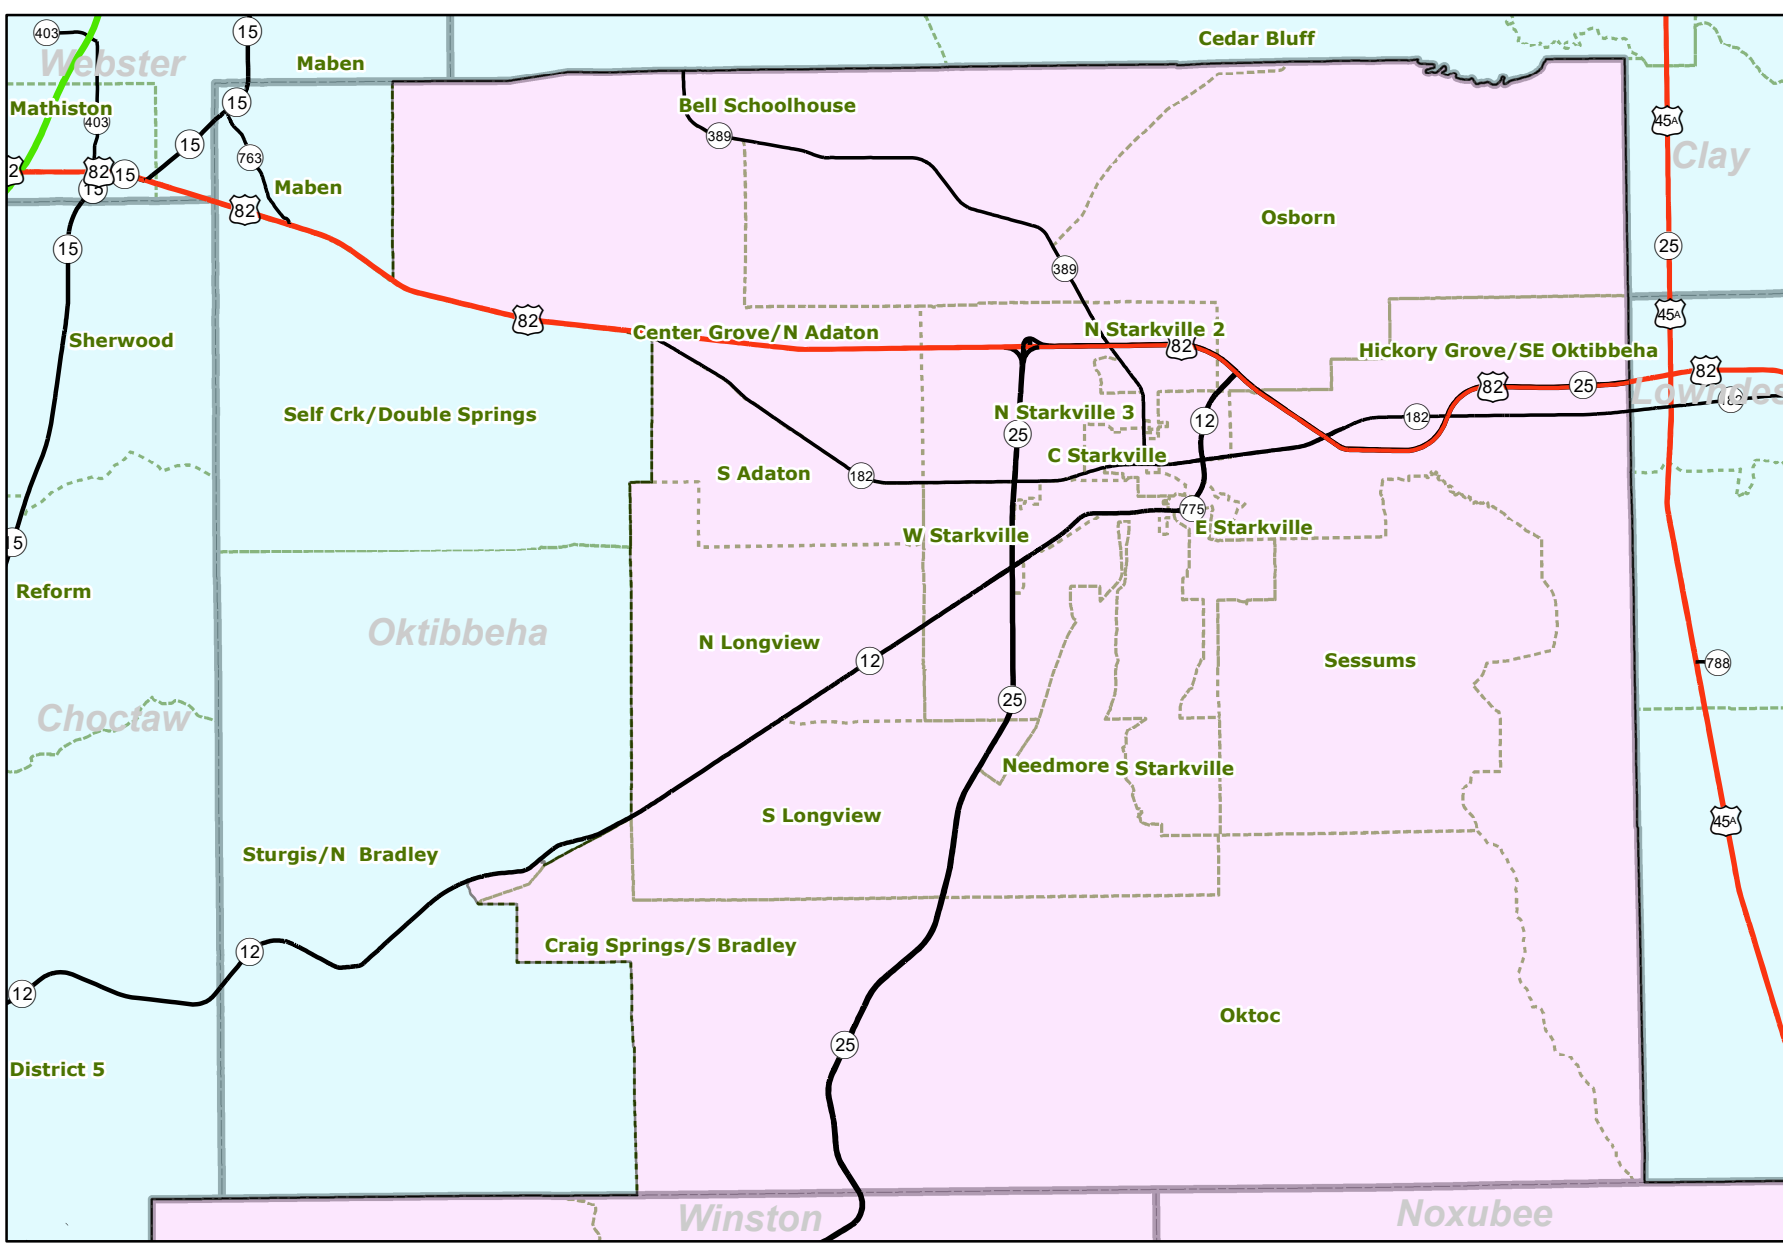

Oktibbeha County Inset