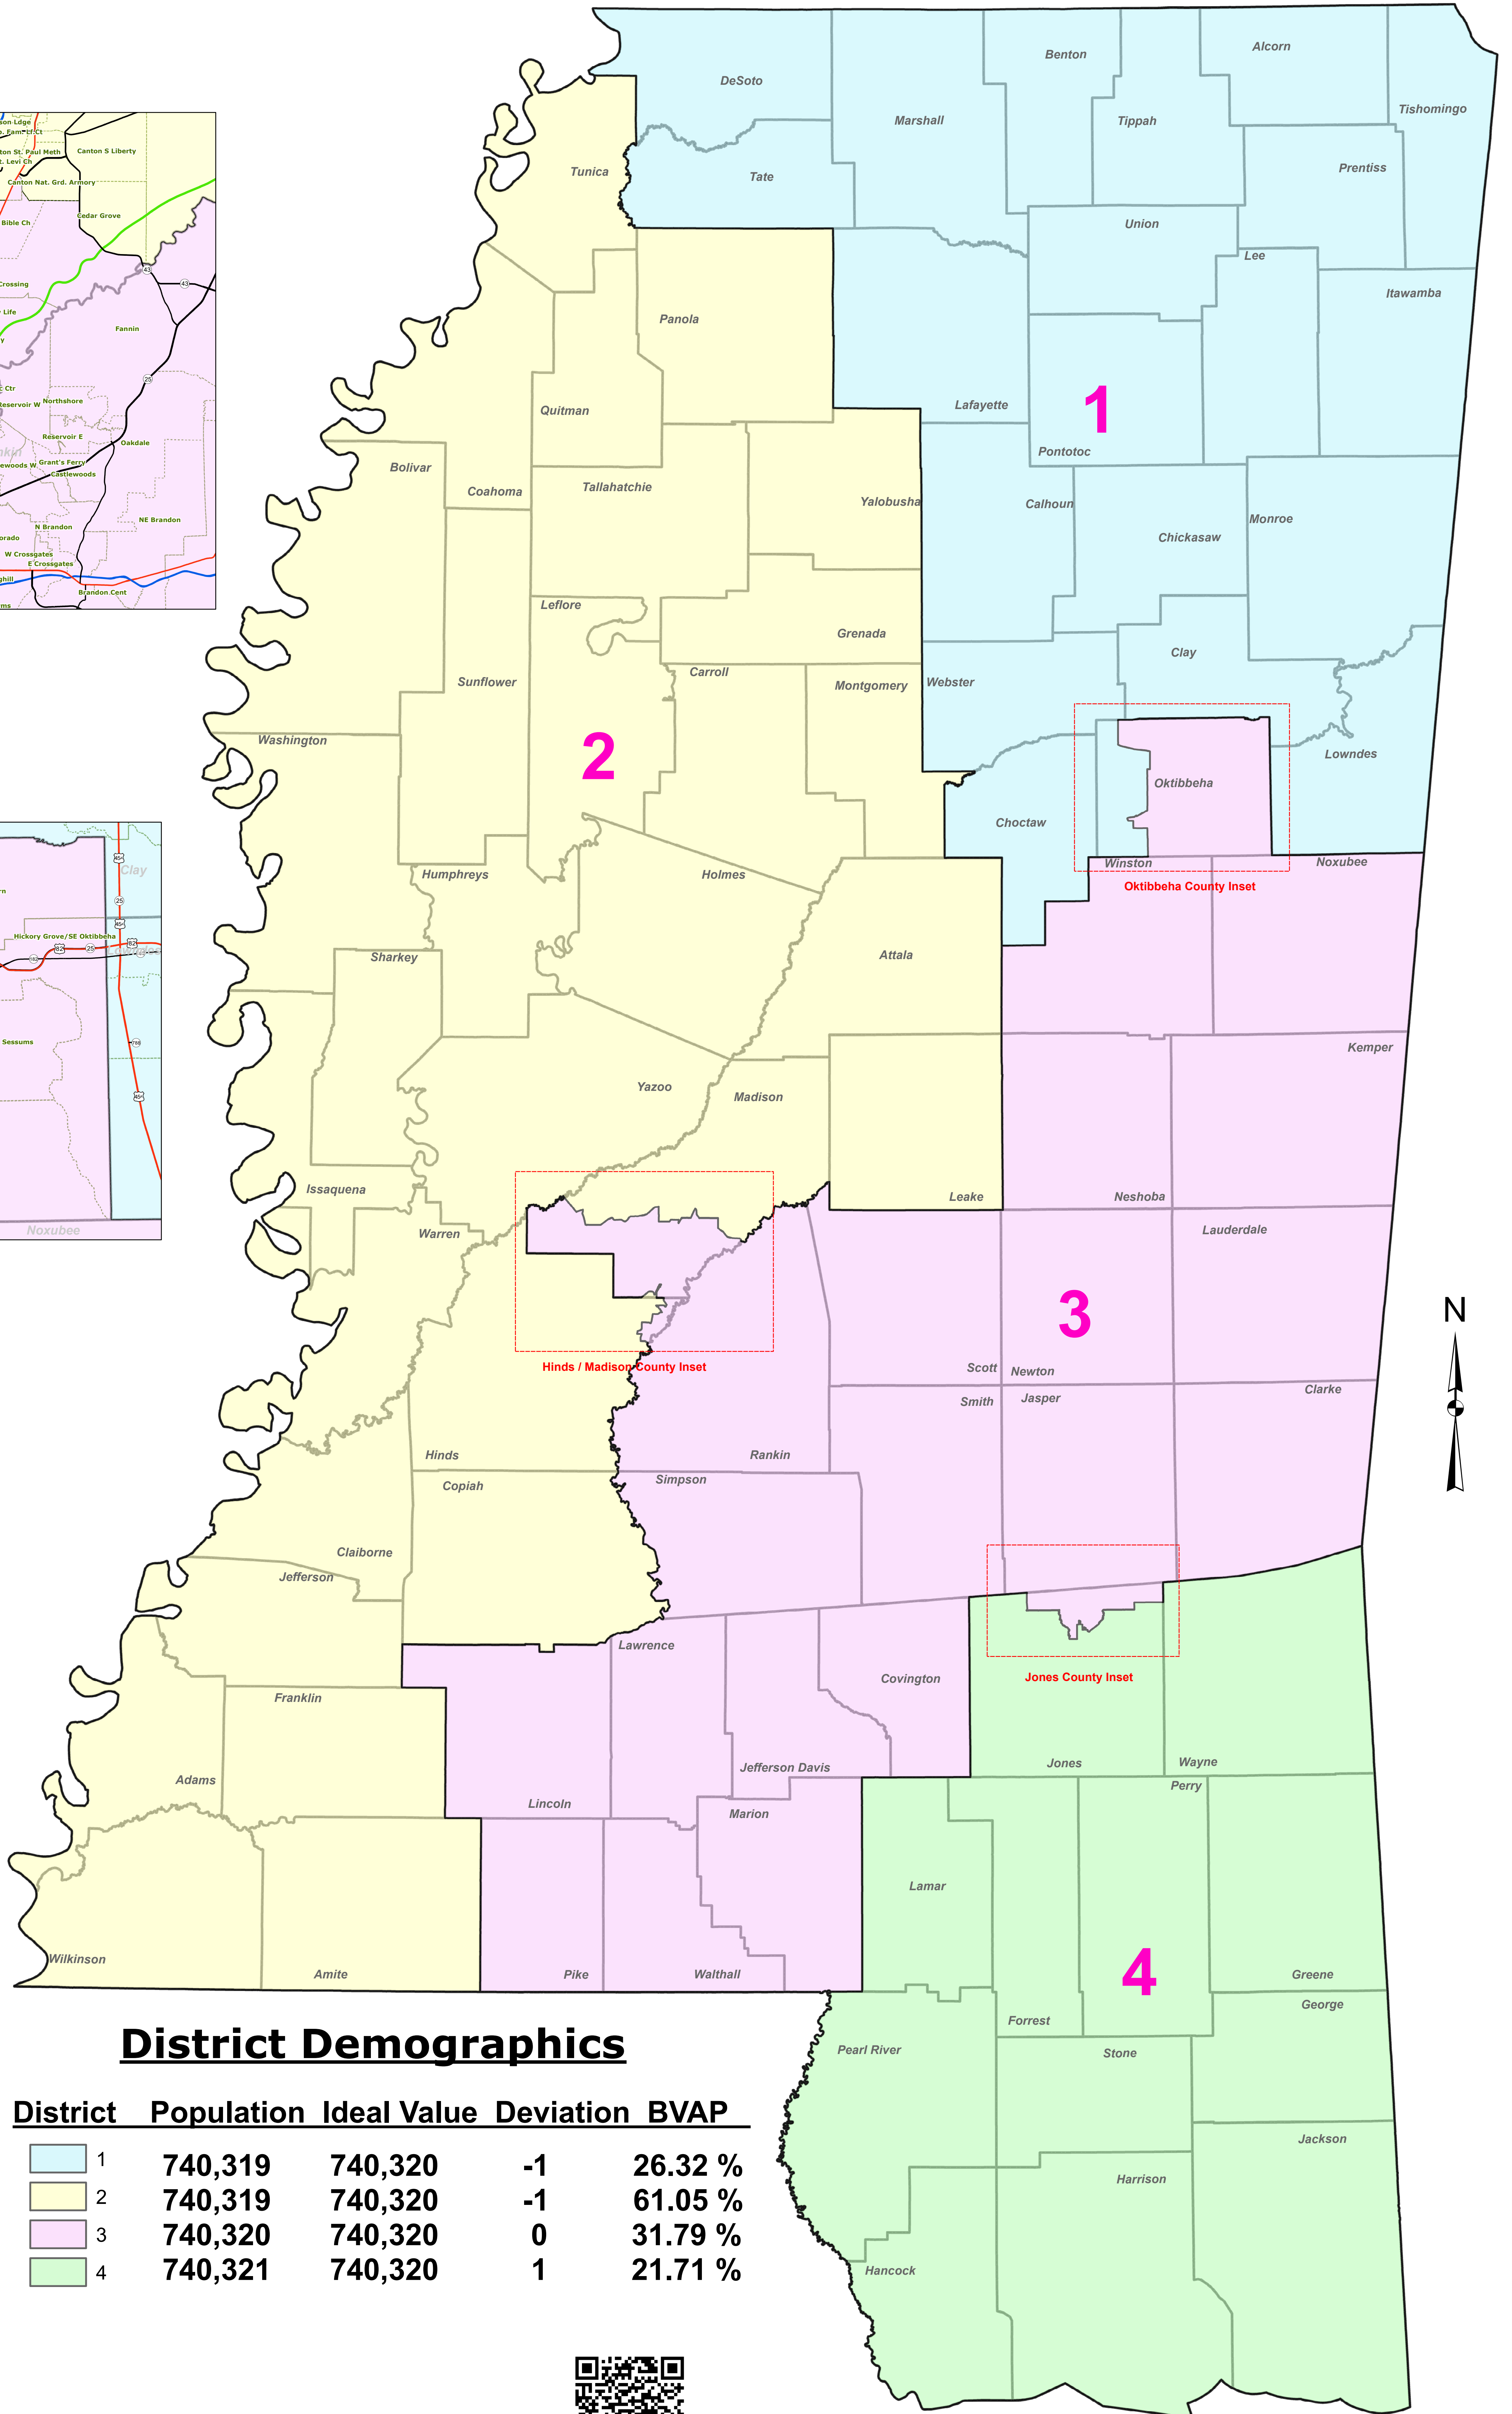

District Demographics

District	Population	Ideal Value	Deviation	BVAP
1	740,319	740,320	-1	26.32 %
2	740,319	740,320	-1	61.05 %
3	740,320	740,320	0	31.79 %
4	740,321	740,320	1	21.71 %