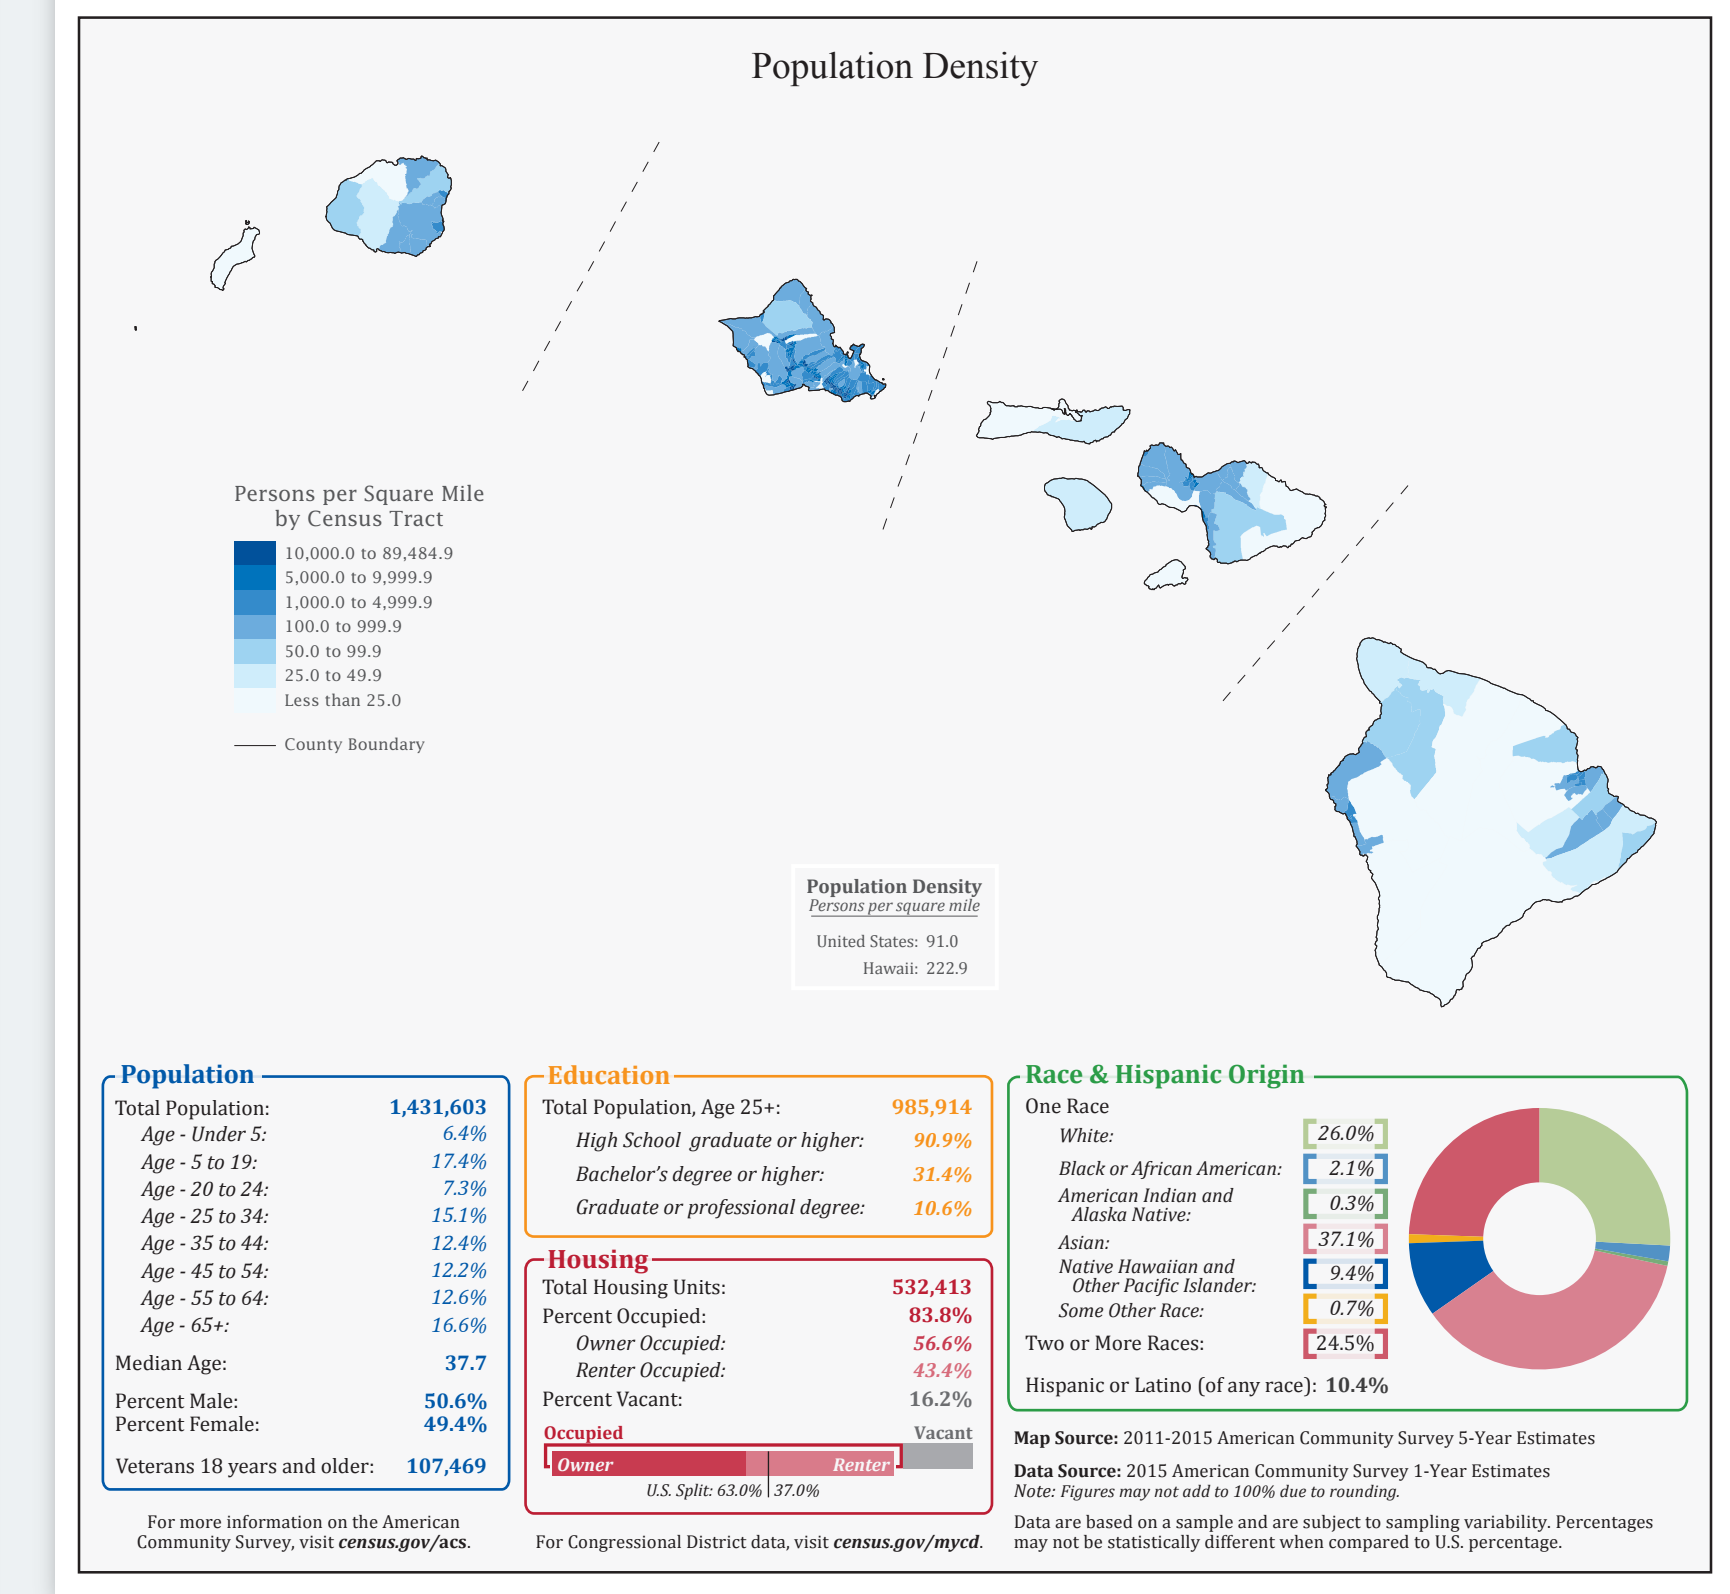

# 116<sup>th</sup> Congress of the United States

# HAWAII

## Number of Congressional Districts by State

## Map Legend